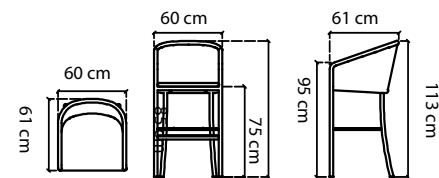

170x213x30 cm  
SITZHÖHE / SEAT HEIGHT 36 cm

23677

TABURETE BAR PALAWAN BARSTOOL /  
TABOURET

STANDARD CUSHIONS INCLUDED  
PREMIUM CUSHION INCLUDED

1009

ABDECKHAUBEN  
COVER / HOUSSES

196 pts

GEWICHT

9,55 kg

WEIGHT / POIDS

KISSEN

0,45 kg

CUSHIONS / COUSSINS

VOLUMEN

0,45 m³

VOLUME / VOLUME

MABE

DIMENSIONS / DIMENSIONS

60x61x113 cm  
SITZHÖHE / SEAT HEIGHT 78 cm  
ALTO BRAZO / ARM HEIGHT 95 cm

23678

MESA DE BAR CUADRADA PALAWAN  
SQ DINING TABLE / TABLE CARRÉE

CERAMIC TOP INCLUDED  
GLASS TOP INCLUDED

TOP - GLASS WEIGHT / POIDS DU TOP - VERRE

VOLUMEN

0,32 m³

VOLUME / VOLUME

MABE

DIMENSIONS / DIMENSIONS

100x100x107 cm  
INSERT TOP 95 x 95 cm  
CERAMIC TOP THICK 8 mm  
GLASS THICK 6 mm

23660