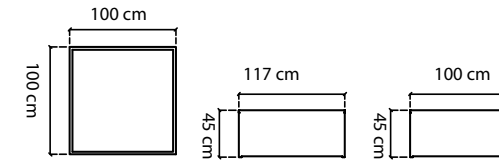

VOLUMEN  
VOLUME / VOLUME 0,96 m³

MABE  
DIMENSIONS / DIMENSIONS 117x102x79 cm  
SITZHÖHE / SEAT HEIGHT 43 cm  
ALTO BRAZO / ARM HEIGHT 64 cm

23662

SOFA 2PL. PALAWAN  
LOVESEAT / SOFA

STANDARD CUSHIONS INCLUDED  
PREMIUM CUSHION INCLUDED

1009

ABDECKHAUBEN  
COVER / HOUSSES 303 pts

GEWICHT  
WEIGHT / POIDS 25,14 kg

KISSEN  
CUSHIONS / COUSSINS 6,70 kg

VOLUMEN  
VOLUME / VOLUME 1,49 m³

MABE  
DIMENSIONS / DIMENSIONS 182x102x79 cm  
SITZHÖHE / SEAT HEIGHT 43 cm  
ALTO BRAZO / ARM HEIGHT 64 cm

23664

MESA CENTRO CUADRADA PALAWAN  
SQ COFFEE TABLE / TABLE

CERAMIC TOP INCLUDED  
GLASS TOP INCLUDED

03.Arg Kraf

ABDECKHAUBEN  
COVER / HOUSSES 140 pts

GEWICHT  
WEIGHT / POIDS 10,80 kg

GEWICHT TAPA - CRISTAL  
TOP - GLASS WEIGHT / POIDS DU TOP - VERRE 17,19 - 14,20 kg

VOLUMEN  
VOLUME / VOLUME 0,47 m³

MABE  
DIMENSIONS / DIMENSIONS 100x100x45 cm  
INSERT TOP 92,7 x 92,7 cm  
CERAMIC TOP THICK 8 mm  
GLASS THICK 6 mm

23665

MESA RINCON  
PALAWAN SIDE  
TABLE / TABLE

CERAMIC TOP INCLUDED  
GLASS TOP INCLUDED