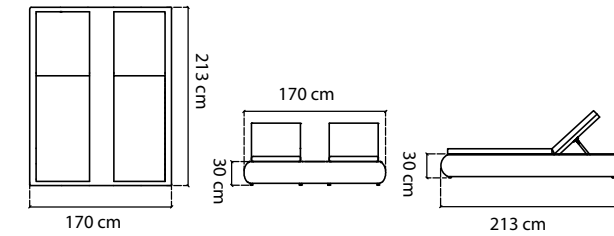

23670

TUMBONA DOBLE PALAWAN
DOUBLE LOUNGER / TRANSAT DOUBLE

STANDARD CUSHIONS INCLUDED
PREMIUM CUSHION INCLUDED

1009

ABDECKHAUBEN
COVER / HOUSSES

452 pts

GEWICHT

35,55 kg

WEIGHT / POIDS

KISSEN

7,78 kg

CUSHIONS / COUSSINS

VOLUMEN

1,13 m³

VOLUME / VOLUME

MABE

DIMENSIONS / DIMENSIONS

170x213x30 cm
SITZHÖHE / SEAT HEIGHT 36 cm