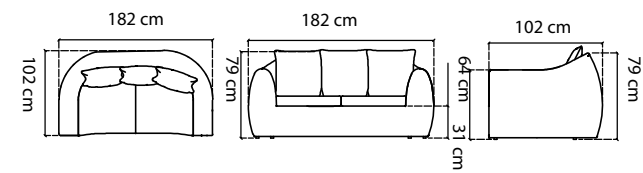

VOLUMEN  
VOLUME / VOLUME 0,96 m³

MABE  
DIMENSIONS / DIMENSIONS 117x102x79 cm  
SITZHÖHE / SEAT HEIGHT 43 cm  
ALTO BRAZO / ARM HEIGHT 64 cm

23662

SOFA 2PL. PALAWAN  
LOVESEAT / SOFA

STANDARD CUSHIONS INCLUDED  
PREMIUM CUSHION INCLUDED

1009

ABDECKHAUBEN  
COVER / HOUSSES 303 pts

GEWICHT  
WEIGHT / POIDS 25,14 kg

KISSEN  
CUSHIONS / COUSSINS 6,70 kg

VOLUMEN  
VOLUME / VOLUME 1,49 m³

MABE  
DIMENSIONS / DIMENSIONS 182x102x79 cm  
SITZHÖHE / SEAT HEIGHT 43 cm  
ALTO BRAZO / ARM HEIGHT 64 cm

VOLUMEN  
VOLUME / VOLUME 0,47 m³

MABE  
DIMENSIONS / DIMENSIONS 100x100x45 cm  
INSERT TOP 92,7 x 92,7 cm  
CERAMIC TOP THICK 8 mm  
GLASS THICK 6 mm

23665

MESA RINCON  
PALAWAN SIDE  
TABLE / TABLE

CERAMIC TOP INCLUDED  
GLASS TOP INCLUDED

VOLUMEN  
VOLUME / VOLUME 2,10 m³

MABE  
DIMENSIONS / DIMENSIONS 257x102x79 cm  
SITZHÖHE / SEAT HEIGHT 43 cm  
ALTO BRAZO / ARM HEIGHT 64 cm

23666

BANQUETA PALAWAN  
OTTOMAN / BANQUETTE

STANDARD CUSHIONS INCLUDED  
PREMIUM CUSHION INCLUDED