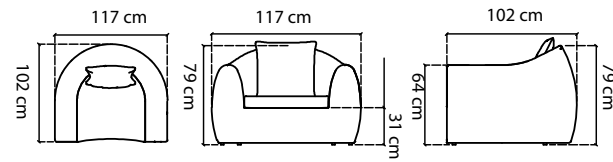

VOLUMEN  
VOLUME / VOLUME 0,96 m³

MABE  
DIMENSIONS / DIMENSIONS 117x102x79 cm  
SITZHÖHE / SEAT HEIGHT 43 cm  
ALTO BRAZO / ARM HEIGHT 64 cm

23662

SOFA 2PL. PALAWAN  
LOVESEAT / SOFA

STANDARD CUSHIONS INCLUDED  
PREMIUM CUSHION INCLUDED

1009

ABDECKHAUBEN  
COVER / HOUSSES 303 pts

GEWICHT  
WEIGHT / POIDS 25,14 kg

KISSEN  
CUSHIONS / COUSSINS 6,70 kg

VOLUMEN  
VOLUME / VOLUME 1,49 m³

MABE  
DIMENSIONS / DIMENSIONS 182x102x79 cm  
SITZHÖHE / SEAT HEIGHT 43 cm  
ALTO BRAZO / ARM HEIGHT 64 cm

VOLUMEN  
VOLUME / VOLUME 0,47 m³

MABE  
DIMENSIONS / DIMENSIONS 100x100x45 cm  
INSERT TOP 92,7 x 92,7 cm  
CERAMIC TOP THICK 8 mm  
GLASS THICK 6 mm

23665

MESA RINCON  
PALAWAN SIDE  
TABLE / TABLE

CERAMIC TOP INCLUDED  
GLASS TOP INCLUDED

VOLUMEN  
VOLUME / VOLUME 2,10 m³

MABE  
DIMENSIONS / DIMENSIONS 257x102x79 cm  
SITZHÖHE / SEAT HEIGHT 43 cm  
ALTO BRAZO / ARM HEIGHT 64 cm

23666

BANQUETA PALAWAN  
OTTOMAN / BANQUETTE

STANDARD CUSHIONS INCLUDED  
PREMIUM CUSHION INCLUDED