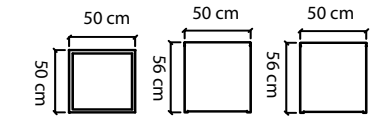

VOLUMEN  
VOLUME / VOLUME 0,96 m³

MABE  
DIMENSIONS / DIMENSIONS 117x102x79 cm  
SITZHÖHE / SEAT HEIGHT 43 cm  
ALTO BRAZO / ARM HEIGHT 64 cm

23662

SOFA 2PL. PALAWAN  
LOVESEAT / SOFA

STANDARD CUSHIONS INCLUDED  
PREMIUM CUSHION INCLUDED

VOLUMEN  
VOLUME / VOLUME 0,47 m³

MABE  
DIMENSIONS / DIMENSIONS 100x100x45 cm  
INSERT TOP 92,7 x 92,7 cm  
CERAMIC TOP THICK 8 mm  
GLASS THICK 6 mm

23665

MESA RINCON  
PALAWAN SIDE  
TABLE / TABLE

CERAMIC TOP INCLUDED  
GLASS TOP INCLUDED

03.Arg Kraf

ABDECKHAUBEN  
COVER / HOUSSES 90 pts

GEWICHT  
WEIGHT / POIDS 7,30 kg

GEWICHT TAPA - CRISTAL  
TOP - GLASS WEIGHT / POIDS DU TOP - VERRE 3,65 - 3 kg

VOLUMEN  
VOLUME / VOLUME 0,15 m³

MABE  
DIMENSIONS / DIMENSIONS 50x50x56 cm  
INSERT TOP 42,7 x 42,7 cm  
CERAMIC TOP THICK 8 mm  
GLASS THICK 6 mm

VOLUMEN  
VOLUME / VOLUME 2,10 m³

MABE  
DIMENSIONS / DIMENSIONS 257x102x79 cm  
SITZHÖHE / SEAT HEIGHT 43 cm  
ALTO BRAZO / ARM HEIGHT 64 cm

23666

BANQUETA PALAWAN  
OTTOMAN / BANQUETTE

STANDARD CUSHIONS INCLUDED  
PREMIUM CUSHION INCLUDED