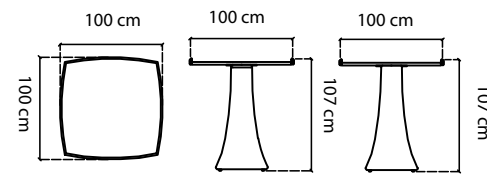

MABE

DIMENSIONS / DIMENSIONS

60x61x113 cm  
SITZHÖHE / SEAT HEIGHT 78 cm  
ALTO BRAZO / ARM HEIGHT 95 cm

23678

MESA DE BAR CUADRADA PALAWAN  
SQ DINING TABLE / TABLE CARRÉE

CERAMIC TOP INCLUDED  
GLASS TOP INCLUDED

TOP - GLASS WEIGHT / POIDS DU TOP - VERRE

VOLUMEN

0,32 m³

VOLUME / VOLUME

MABE

DIMENSIONS / DIMENSIONS

100x100x107 cm  
INSERT TOP 95 x 95 cm  
CERAMIC TOP THICK 8 mm  
GLASS THICK 6 mm

23660