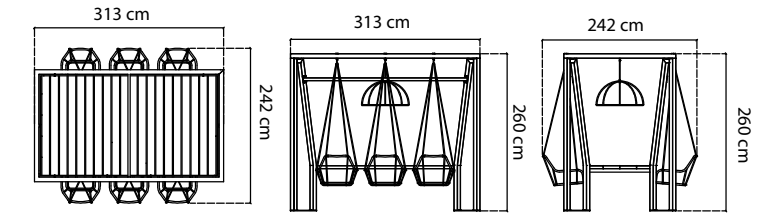

23559

CABANA DAYBED C/CORTINAS TAMPA
DAYBED W.CURTAINS / DAYBED AVEC
RIDEAUX

STANDARD CUSHIONS INCLUDED
PREMIUM CUSHION INCLUDED

ABDECKHAUBEN COVER / HOUSSES	370 pts
GEWICHT WEIGHT / POIDS	114,25 kg
KISSEN CUSHIONS / COUSSINS	15,19 kg
VOLUMEN VOLUME / VOLUME	2,56 m ³
MAßE DIMENSIONS / DIMENSIONS	200x200x200 cm SITZHÖHE / SEAT HEIGHT 51 cm

90145

CABAÑA COLUMPIO COMEDOR TAMPA
CABANA SWING DINING TAMPA / SWING
SALLE A MANGER

STANDARD CUSHIONS INCLUDED
PREMIUM CUSHION INCLUDED

ABDECKHAUBEN COVER / HOUSSES	800 pts
GEWICHT WEIGHT / POIDS	248,92 kg
KISSEN CUSHIONS / COUSSINS	3,18 kg
VOLUMEN (desmontable) VOLUME / VOLUME (removable / amovible)	2,56 m ³
MAßE DIMENSIONS / DIMENSIONS	313x185-242x260 cm SITZHÖHE / SEAT HEIGHT 55 cm ALTO MESA / TABLE HEIGHT 76cm TEAK THICK 5mm