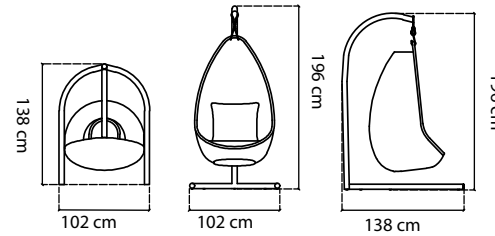

90145

CABAÑA COLUMPIO COMEDOR TAMPA
CABANA SWING DINING TAMPA / SWING
SALLE A MANGER

STANDARD CUSHIONS INCLUDED
PREMIUM CUSHION INCLUDED

ABDECKHAUBEN COVER / HOUSSES	800 pts
GEWICHT WEIGHT / POIDS	248,92 kg
KISSEN CUSHIONS / COUSSINS	3,18 kg
VOLUMEN (desmontable) VOLUME / VOLUME (removable / amovible)	2,56 m ³
MAßE DIMENSIONS / DIMENSIONS	313x185-242x260 cm SITZHÖHE / SEAT HEIGHT 55 cm ALTO MESA / TABLE HEIGHT 76cm TEAK THICK 5mm

23557

DAYBED REDONDO TAMPA
ROUND DAYBED / DAYBED

STANDARD CUSHIONS INCLUDED
PREMIUM CUSHION INCLUDED

ABDECKHAUBEN COVER / HOUSSES	438 pts
GEWICHT WEIGHT / POIDS	33,20 kg
KISSEN CUSHIONS / COUSSINS	18,60 kg
VOLUMEN VOLUME / VOLUME	1,75 m ³
MAßE DIMENSIONS / DIMENSIONS	Ø200x77 cm SITZHÖHE / SEAT HEIGHT 48 cm

23589.01

COLUMPIO CON BASE TAMPA
HANGING CHAIR W. STAND / FAUTEUIL SUSPENDU
AVEC SUPPORT

STANDARD CUSHIONS INCLUDED
PREMIUM CUSHION INCLUDED

NOT INCLUDED DEC.CUSHIONS

ABDECKHAUBEN COVER / HOUSSES	289 pts
GEWICHT WEIGHT / POIDS	48,28 kg
KISSEN CUSHIONS / COUSSINS	5,03 kg
VOLUMEN VOLUME / VOLUME	2,10 m ³
MABE DIMENSIONS / DIMENSIONS	102x138x196 cm SITZHÖHE / SEAT HEIGHT + o - 42/52 cm

23589

COLUMPIO CON CUERDA TAMPA
HANGING CHAIR W.ROPE / FAUTEUIL SUSPENDU

STANDARD CUSHIONS INCLUDED
PREMIUM CUSHION INCLUDED

NOT INCLUDED DEC.CUSHIONS

ABDECKHAUBEN COVER / HOUSSES	155 pts
GEWICHT WEIGHT / POIDS	21,68 kg
KISSEN CUSHIONS / COUSSINS	5,03 kg
VOLUMEN VOLUME / VOLUME	1,45 m ³
MABE DIMENSIONS / DIMENSIONS	91x86x145 cm SITZHÖHE / SEAT HEIGHT + o - 42/52 cm