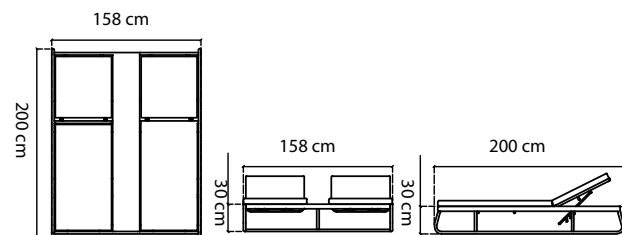

23559

CABANA DAYBED C/CORTINAS TAMPA
DAYBED W.CURTAINS / DAYBED AVEC
RIDEAUX

STANDARD CUSHIONS INCLUDED
PREMIUM CUSHION INCLUDED

ABDECKHAUBEN COVER / HOUSSES	370 pts
GEWICHT WEIGHT / POIDS	114,25 kg
KISSEN CUSHIONS / COUSSINS	15,19 kg
VOLUMEN VOLUME / VOLUME	2,56 m ³
MAßE DIMENSIONS / DIMENSIONS	200x200x200 cm SITZHÖHE / SEAT HEIGHT 51 cm

90145

CABAÑA COLUMPIO COMEDOR TAMPA
CABANA SWING DINING TAMPA / SWING
SALLE A MANGER

STANDARD CUSHIONS INCLUDED
PREMIUM CUSHION INCLUDED

ABDECKHAUBEN COVER / HOUSSES	800 pts
GEWICHT WEIGHT / POIDS	248,92 kg
KISSEN CUSHIONS / COUSSINS	3,18 kg
VOLUMEN (desmontable) VOLUME / VOLUME (removable / amovible)	2,56 m ³
MAßE DIMENSIONS / DIMENSIONS	313x185-242x260 cm SITZHÖHE / SEAT HEIGHT 55 cm ALTO MESA / TABLE HEIGHT 76cm TEAK THICK 5mm

23588

TUMBONA DOBLE TAMPA
DOUBLE LOUNGER / DOUBLE TRANSAT

STANDARD CUSHIONS INCLUDED
PREMIUM CUSHION INCLUDED

ABDECKHAUBEN COVER / HOUSSES	452 pts
GEWICHT WEIGHT / POIDS	35,60 kg
KISSEN CUSHIONS / COUSSINS	7,22 kg
VOLUMEN VOLUME / VOLUME	1,14 m ³
MAßE DIMENSIONS / DIMENSIONS	158x200x30 cm SITZHÖHE / SEAT HEIGHT 36 cm

23557

DAYBED REDONDO TAMPA
ROUND DAYBED / DAYBED

STANDARD CUSHIONS INCLUDED
PREMIUM CUSHION INCLUDED

ABDECKHAUBEN COVER / HOUSSES	438 pts
GEWICHT WEIGHT / POIDS	33,20 kg
KISSEN CUSHIONS / COUSSINS	18,60 kg
VOLUMEN VOLUME / VOLUME	1,75 m ³
MAßE DIMENSIONS / DIMENSIONS	Ø200x77 cm SITZHÖHE / SEAT HEIGHT 48 cm