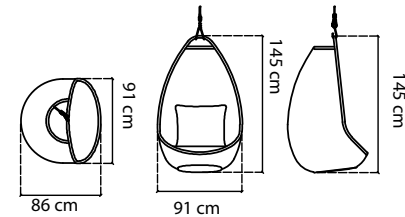

23557

DAYBED REDONDO TAMPA
ROUND DAYBED / DAYBED

STANDARD CUSHIONS INCLUDED
PREMIUM CUSHION INCLUDED

ABDECKHAUBEN COVER / HOUSSES	438 pts
GEWICHT WEIGHT / POIDS	33,20 kg
KISSEN CUSHIONS / COUSSINS	18,60 kg
VOLUMEN VOLUME / VOLUME	1,75 m ³
MAßE DIMENSIONS / DIMENSIONS	Ø200x77 cm SITZHÖHE / SEAT HEIGHT 48 cm

23589.01

COLUMPIO CON BASE TAMPA
HANGING CHAIR W. STAND / FAUTEUIL SUSPENDU
AVEC SUPPORT

STANDARD CUSHIONS INCLUDED
PREMIUM CUSHION INCLUDED

NOT INCLUDED DEC.CUSHIONS

ABDECKHAUBEN COVER / HOUSSES	289 pts
GEWICHT WEIGHT / POIDS	48,28 kg
KISSEN CUSHIONS / COUSSINS	5,03 kg
VOLUMEN VOLUME / VOLUME	2,10 m ³
MABE DIMENSIONS / DIMENSIONS	102x138x196 cm SITZHÖHE / SEAT HEIGHT + o - 42/52 cm

23589

COLUMPIO CON CUERDA TAMPA
HANGING CHAIR W.ROPE / FAUTEUIL SUSPENDU

STANDARD CUSHIONS INCLUDED
PREMIUM CUSHION INCLUDED

NOT INCLUDED DEC.CUSHIONS

ABDECKHAUBEN COVER / HOUSSES	155 pts
GEWICHT WEIGHT / POIDS	21,68 kg
KISSEN CUSHIONS / COUSSINS	5,03 kg
VOLUMEN VOLUME / VOLUME	1,45 m ³
MABE DIMENSIONS / DIMENSIONS	91x86x145 cm SITZHÖHE / SEAT HEIGHT + o - 42/52 cm

23560

LAMPARA DE PIE TAMPA
LAMP / LAMPE

FRAME AND SOLAR LED

GEWICHT WEIGHT / POIDS	3,15 kg
VOLUMEN VOLUME / VOLUME	0,13 m ³
MABE DIMENSIONS / DIMENSIONS	Ø56x172 cm