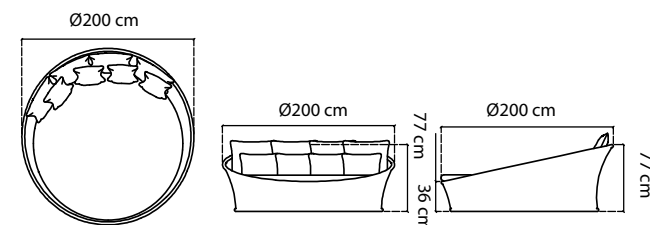

23559

CABANA DAYBED C/CORTINAS TAMPA
DAYBED W.CURTAINS / DAYBED AVEC
RIDEAUX

STANDARD CUSHIONS INCLUDED
PREMIUM CUSHION INCLUDED

ABDECKHAUBEN COVER / HOUSSES	370 pts
GEWICHT WEIGHT / POIDS	114,25 kg
KISSEN CUSHIONS / COUSSINS	15,19 kg
VOLUMEN VOLUME / VOLUME	2,56 m ³
MAßE DIMENSIONS / DIMENSIONS	200x200x200 cm SITZHÖHE / SEAT HEIGHT 51 cm

23557

DAYBED REDONDO TAMPA
ROUND DAYBED / DAYBED

STANDARD CUSHIONS INCLUDED
PREMIUM CUSHION INCLUDED

ABDECKHAUBEN COVER / HOUSSES	438 pts
GEWICHT WEIGHT / POIDS	33,20 kg
KISSEN CUSHIONS / COUSSINS	18,60 kg
VOLUMEN VOLUME / VOLUME	1,75 m ³
MAßE DIMENSIONS / DIMENSIONS	Ø200x77 cm SITZHÖHE / SEAT HEIGHT 48 cm