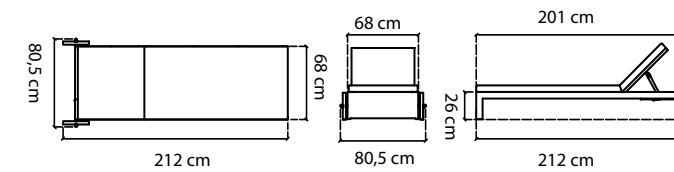

23907

TUMBONA MADRID
SINGLE LOUNGER / TRANSAT

STANDARD CUSHIONS INCLUDED
PREMIUM CUSHION INCLUDED

3741

ABDECKHAUBEN COVER / HOUSSES 188 pts

GEWICHT WEIGHT / POIDS 21,18 kg

KISSEN CUSHIONS / COUSSINS 4,27 kg

VOLUMEN VOLUME / VOLUME 0,59 m³

MABE DIMENSIONS / DIMENSIONS 80,5x212x26 cm
SITZHÖHE / SEAT HEIGHT 32 cm