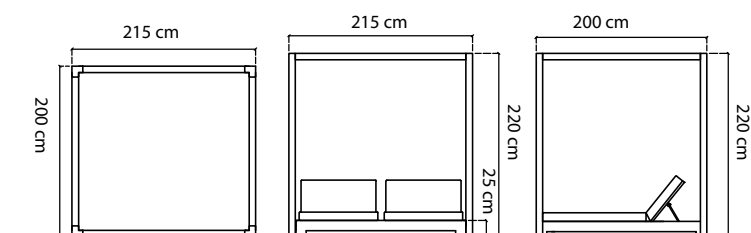

STANDARD CUSHIONS INCLUDED
PREMIUM CUSHION INCLUDED

3741

ABDECKHAUBEN COVER / HOUSSES 452 pts

GEWICHT WEIGHT / POIDS 92,12 kg

KISSEN CUSHIONS / COUSSINS 15,19 kg

VOLUMEN VOLUME / VOLUME 1,13 m³

MABE DIMENSIONS / DIMENSIONS 215x200x220 cm
ALTO ASIENTO / SEAT HEIGHT 33 cm