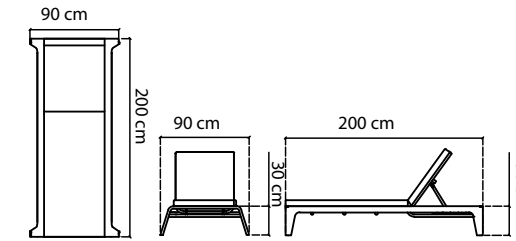

STANDARD CUSHIONS INCLUDED
PREMIUM CUSHION INCLUDED

1413	ABDECKHAUBEN COVER / HOUSSES	188 pts
	GEWICHT WEIGHT / POIDS	19,49 kg
	KISSEN CUSHIONS / COUSSINS	3,90 kg
	VOLUMEN VOLUME / VOLUME	0,25 m³
	MABE DIMENSIONS / DIMENSIONS	90x200x30 cm ALTO ASIEN TO / SEAT HEIGHT 36 cm