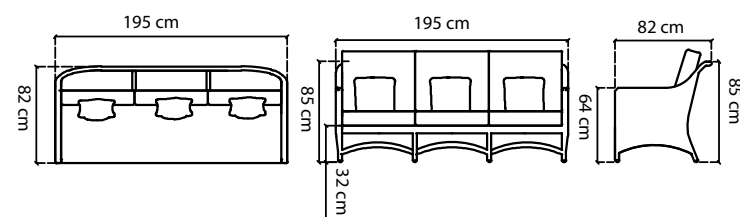

23884

MESA CENTRO ALGARVE
COFFEE TABLE / TABLE

CERAMIC TOP INCLUDED
GLASS TOP INCLUDED

ABDECKHAUBEN COVER / HOUSSES	132 pts
GEWICHT WEIGHT / POIDS	9,80 kg
GEWICHT TAPA - CRISTAL WEIGHT TOP - GLASS / POIDS DU TOP - VERRE	10,27 - 9,62 kg
VOLUMEN VOLUME / VOLUME	0,39 m ³
MABE DIMENSIONS / DIMENSIONS	112x57x42 cm INSERT TOP Ø104,4 x 49,2 cm THICK CERAMIC TOP 8 mm - GLASS 6 mm

23885

MESA RINCON ALGARVE
SIDE TABLE / TABLE.

CERAMIC TOP INCLUDED
GLASS TOP INCLUDED

ABDECKHAUBEN COVER / HOUSSES	90 pts
GEWICHT WEIGHT / POIDS	4,50 kg
GEWICHT TAPA - CRISTAL TOP - GLASS WEIGHT / POIDS DU TOP - VERRE	3,82 - 3,15 kg
VOLUMEN VOLUME / VOLUME	0,23 m ³
MABE DIMENSIONS / DIMENSIONS	52x52x56 cm INSERT TOP 43,7 x 43,7 cm THICK CERAMIC TOP 8 mm - GLASS 6 mm

23883

SOFA 3PL. ALGARVE
SOFA / SOFA

STANDARD CUSHIONS INCLUDED
PREMIUM CUSHION INCLUDED

ABDECKHAUBEN COVER / HOUSSES	266 pts
GEWICHT WEIGHT / POIDS	22,90 kg
KISSEN CUSHIONS / COUSSINS	10,08 kg
VOLUMEN VOLUME / VOLUME	1,16 m ³
MABE DIMENSIONS / DIMENSIONS	195x82x85 cm SITZHÖHE / SEAT HEIGHT 44 cm ALTO BRAZO / ARM HEIGHT 64 cm

23886

BANQUETA ALGARVE OTTOMAN /
OTTOMAN

STANDARD CUSHIONS INCLUDED
PREMIUM CUSHION INCLUDED

ABDECKHAUBEN COVER / HOUSSES	110 pts
GEWICHT WEIGHT / POIDS	5,10 kg
KISSEN CUSHIONS / COUSSINS	1,80 kg
VOLUMEN VOLUME / VOLUME	0,13 m ³
MABE DIMENSIONS / DIMENSIONS	67x50x32 cm SITZHÖHE / SEAT HEIGHT 44 cm