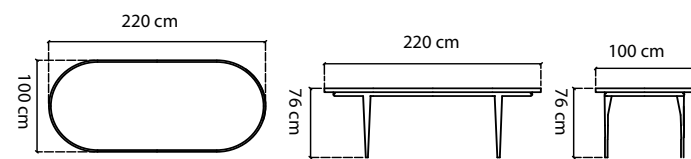

23890

MESA COM. REDONDA ALGARVE
ROUND DINING TABLE / TABLE RONDE

CERAMIC TOP INCLUDED
GLASS TOP INCLUDED

ABDECKHAUBEN COVER / HOUSSES	173 pts
GEWICHT WEIGHT / POIDS	16,65 kg
GEWICHT TAPA - CRISTAL TOP - GLASS WEIGHT / POIDS DU TOP - VERRE	25,36 - 20,89 kg
VOLUMEN VOLUME / VOLUME	1,07 m ³
MABE DIMENSIONS / DIMENSIONS	Ø120x76 cm INSERT TOP Ø112,6 cm THICK CERAMIC TOP 8 mm - GLASS 6 mm

23890.01

MESA COM. OVAL ALGARVE
OVAL DINING TABLE / TABLE

CERAMIC TOP INCLUDED
GLASS TOP INCLUDED

01 natural

ABDECKHAUBEN 316 pts
COVER / HOUSSES

GEWICHT 23,65 kg
WEIGHT / POIDS

GEWICHT TAPA - CRISTAL 39,37 - 32,74 kg
TOP - GLASS WEIGHT / POIDS DU TOP - VERRE

VOLUMEN 1,78 m³
VOLUME / VOLUME

MABE 220x100x76 cm
DIMENSIONS / DIMENSIONS
INSERT TOP 212,6 x 92,6 cm
THICK CERAMIC TOP 8 mm - GLASS 6 mm

23891

TABURETE ALGARVE BARSTOOL /
TABOURET.

STANDARD CUSHIONS INCLUDED
PREMIUM CUSHION INCLUDED

3741

ABDECKHAUBEN 196 pts
COVER / HOUSSES

GEWICHT 8,85 kg
WEIGHT / POIDS

KISSEN 1,29 kg
CUSHIONS / COUSSINS

VOLUMEN 0,51 m³
VOLUME / VOLUME

MABE 58x64x113 cm
DIMENSIONS / DIMENSIONS
SITZHÖHE / SEAT HEIGHT 79 cm
ALTO BRAZO / ARM HEIGHT 95 cm