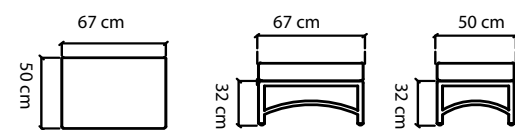

23885

MESA RINCON ALGARVE
SIDE TABLE / TABLE.

CERAMIC TOP INCLUDED
GLASS TOP INCLUDED

ABDECKHAUBEN COVER / HOUSSES	90 pts
GEWICHT WEIGHT / POIDS	4,50 kg
GEWICHT TAPA - CRISTAL TOP - GLASS WEIGHT / POIDS DU TOP - VERRE	3,82 - 3,15 kg
VOLUMEN VOLUME / VOLUME	0,23 m ³
MABE DIMENSIONS / DIMENSIONS	52x52x56 cm INSERT TOP 43,7 x 43,7 cm THICK CERAMIC TOP 8 mm - GLASS 6 mm

23883

SOFA 3PL. ALGARVE
SOFA / SOFA

STANDARD CUSHIONS INCLUDED
PREMIUM CUSHION INCLUDED

ABDECKHAUBEN COVER / HOUSSES	266 pts
GEWICHT WEIGHT / POIDS	22,90 kg
KISSEN CUSHIONS / COUSSINS	10,08 kg
VOLUMEN VOLUME / VOLUME	1,16 m ³
MABE DIMENSIONS / DIMENSIONS	195x82x85 cm SITZHÖHE / SEAT HEIGHT 44 cm ALTO BRAZO / ARM HEIGHT 64 cm

23886

BANQUETA ALGARVE OTTOMAN /
OTTOMAN

STANDARD CUSHIONS INCLUDED
PREMIUM CUSHION INCLUDED

ABDECKHAUBEN COVER / HOUSSES	110 pts
GEWICHT WEIGHT / POIDS	5,10 kg
KISSEN CUSHIONS / COUSSINS	1,80 kg
VOLUMEN VOLUME / VOLUME	0,13 m ³
MABE DIMENSIONS / DIMENSIONS	67x50x32 cm SITZHÖHE / SEAT HEIGHT 44 cm

23880

SILLON COMEDOR ALGARVE DINING
CHAIR / CHAISE DE TABLE

STANDARD CUSHIONS INCLUDED 685 pts
PREMIUM CUSHION INCLUDED

ABDECKHAUBEN COVER / HOUSSES	156 pts
GEWICHT WEIGHT / POIDS	8,75 kg
KISSEN CUSHIONS / COUSSINS	1,29 kg
VOLUMEN VOLUME / VOLUME	0,33 m ³
MABE DIMENSIONS / DIMENSIONS	58x64x88 cm SITZHÖHE / SEAT HEIGHT 47 cm ALTO BRAZO / ARM HEIGHT 64 cm