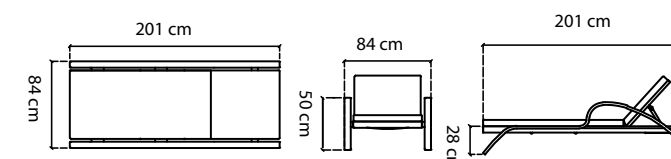

VOLUMEN 1,78 m³
VOLUME / VOLUME

MABE 220x100x76 cm
DIMENSIONS / DIMENSIONS
INSERT TOP 212,6 x 92,6 cm
THICK CERAMIC TOP 8 mm - GLASS 6 mm

23891

TABURETE ALGARVE BARSTOOL /
TABOURET.

STANDARD CUSHIONS INCLUDED
PREMIUM CUSHION INCLUDED

3741

ABDECKHAUBEN 196 pts
COVER / HOUSSES

GEWICHT 8,85 kg
WEIGHT / POIDS

KISSEN 1,29 kg
CUSHIONS / COUSSINS

VOLUMEN 0,51 m³
VOLUME / VOLUME

MABE 58x64x113 cm
DIMENSIONS / DIMENSIONS
SITZHÖHE / SEAT HEIGHT 79 cm
ALTO BRAZO / ARM HEIGHT 95 cm

VOLUMEN 0,35 m³
VOLUME / VOLUME

MABE 84x201x50 cm
DIMENSIONS / DIMENSIONS
SITZHÖHE / SEAT HEIGHT 34 cm
ALTO BRAZO / ARM HEIGHT 50 cm

23888

TUMBONA DOBLE ALGARVE
DOUBLE LOUNGER / DOUBLE TRANSAT

STANDARD CUSHIONS INCLUDED
PREMIUM CUSHION INCLUDED