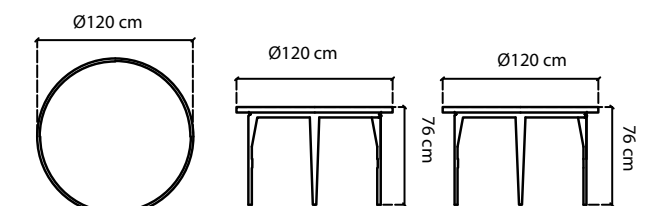

23885

MESA RINCON ALGARVE
SIDE TABLE / TABLE.

CERAMIC TOP INCLUDED
GLASS TOP INCLUDED

ABDECKHAUBEN COVER / HOUSSES	90 pts
GEWICHT WEIGHT / POIDS	4,50 kg
GEWICHT TAPA - CRISTAL TOP - GLASS WEIGHT / POIDS DU TOP - VERRE	3,82 - 3,15 kg
VOLUMEN VOLUME / VOLUME	0,23 m ³
MABE DIMENSIONS / DIMENSIONS	52x52x56 cm INSERT TOP 43,7 x 43,7 cm THICK CERAMIC TOP 8 mm - GLASS 6 mm

23880

SILLON COMEDOR ALGARVE DINING
CHAIR / CHAISE DE TABLE

STANDARD CUSHIONS INCLUDED 685 pts
PREMIUM CUSHION INCLUDED

ABDECKHAUBEN COVER / HOUSSES	156 pts
GEWICHT WEIGHT / POIDS	8,75 kg
KISSEN CUSHIONS / COUSSINS	1,29 kg
VOLUMEN VOLUME / VOLUME	0,33 m ³
MABE DIMENSIONS / DIMENSIONS	58x64x88 cm SITZHÖHE / SEAT HEIGHT 47 cm ALTO BRAZO / ARM HEIGHT 64 cm

23890

MESA COM. REDONDA ALGARVE
ROUND DINING TABLE / TABLE RONDE

CERAMIC TOP INCLUDED
GLASS TOP INCLUDED

ABDECKHAUBEN COVER / HOUSSES	173 pts
GEWICHT WEIGHT / POIDS	16,65 kg
GEWICHT TAPA - CRISTAL TOP - GLASS WEIGHT / POIDS DU TOP - VERRE	25,36 - 20,89 kg
VOLUMEN VOLUME / VOLUME	1,07 m ³
MABE DIMENSIONS / DIMENSIONS	Ø120x76 cm INSERT TOP Ø112,6 cm THICK CERAMIC TOP 8 mm - GLASS 6 mm

VOLUMEN 1,78 m³
VOLUME / VOLUME

MABE 220x100x76 cm
DIMENSIONS / DIMENSIONS
INSERT TOP 212,6 x 92,6 cm
THICK CERAMIC TOP 8 mm - GLASS 6 mm

23891

TABURETE ALGARVE BARSTOOL /
TABOURET.

STANDARD CUSHIONS INCLUDED
PREMIUM CUSHION INCLUDED