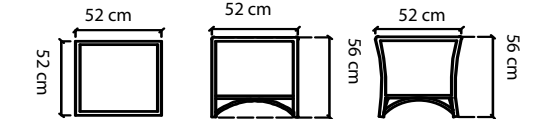

23884

MESA CENTRO ALGARVE
COFFEE TABLE / TABLE

CERAMIC TOP INCLUDED
GLASS TOP INCLUDED

ABDECKHAUBEN COVER / HOUSSES	132 pts
GEWICHT WEIGHT / POIDS	9,80 kg
GEWICHT TAPA - CRISTAL WEIGHT TOP - GLASS / POIDS DU TOP - VERRE	10,27 - 9,62 kg
VOLUMEN VOLUME / VOLUME	0,39 m ³
MABE DIMENSIONS / DIMENSIONS	112x57x42 cm INSERT TOP Ø104,4 x 49,2 cm THICK CERAMIC TOP 8 mm - GLASS 6 mm

23885

MESA RINCON ALGARVE
SIDE TABLE / TABLE.

CERAMIC TOP INCLUDED
GLASS TOP INCLUDED

ABDECKHAUBEN COVER / HOUSSES	90 pts
GEWICHT WEIGHT / POIDS	4,50 kg
GEWICHT TAPA - CRISTAL TOP - GLASS WEIGHT / POIDS DU TOP - VERRE	3,82 - 3,15 kg
VOLUMEN VOLUME / VOLUME	0,23 m ³
MABE DIMENSIONS / DIMENSIONS	52x52x56 cm INSERT TOP 43,7 x 43,7 cm THICK CERAMIC TOP 8 mm - GLASS 6 mm

23883

SOFA 3PL. ALGARVE
SOFA / SOFA

STANDARD CUSHIONS INCLUDED
PREMIUM CUSHION INCLUDED

ABDECKHAUBEN COVER / HOUSSES	266 pts
GEWICHT WEIGHT / POIDS	22,90 kg
KISSEN CUSHIONS / COUSSINS	10,08 kg
VOLUMEN VOLUME / VOLUME	1,16 m ³
MABE DIMENSIONS / DIMENSIONS	195x82x85 cm SITZHÖHE / SEAT HEIGHT 44 cm ALTO BRAZO / ARM HEIGHT 64 cm

23886

BANQUETA ALGARVE OTTOMAN /
OTTOMAN

STANDARD CUSHIONS INCLUDED
PREMIUM CUSHION INCLUDED

ABDECKHAUBEN COVER / HOUSSES	110 pts
GEWICHT WEIGHT / POIDS	5,10 kg
KISSEN CUSHIONS / COUSSINS	1,80 kg
VOLUMEN VOLUME / VOLUME	0,13 m ³
MABE DIMENSIONS / DIMENSIONS	67x50x32 cm SITZHÖHE / SEAT HEIGHT 44 cm