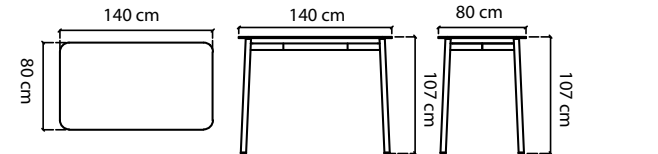

VOLUMEN VOLUME / VOLUME 0,36 m³

MABE DIMENSIONS / DIMENSIONS 100x100x75 cm
SIZE TOP 100x100 cm
CORNER TOP 2 mm THICK TOP 8mm

24159.01

MESA COMEDOR RECTANGULAR
ALICANTE RECT. DINING TABLE /
TABLE

CERAMIC TOP INCLUDED

01 KELYA

ABDECKHAUBEN
COVER / HOUSSES 316 pts

GEWICHT
WEIGHT / POIDS 10,65 kg

GEWICHT TAPA
TOP WEIGHT / POIDS DU TOP 44 kg

VOLUMEN
VOLUME / VOLUME 1,07 m³

MAßE
DIMENSIONS / DIMENSIONS 220x100x75 cm
SIZE TOP 220x100 cm
CORNER TOP 85 mm
THICK TOP 8mm

24162.01

MESA BAR RECTANGULAR
ALICANTE RECT. BAR TABLE /
TABLE DE BAR

CERAMIC TOP INCLUDED

01 KELYA

ABDECKHAUBEN
COVER / HOUSSES 307 pts

GEWICHT
WEIGHT / POIDS 11,45 kg

GEWICHT TAPA
TOP WEIGHT / POIDS DU TOP 22,40 kg

VOLUMEN
VOLUME / VOLUME 0,76 m³

MAßE
DIMENSIONS / DIMENSIONS 140x80x107 cm
SIZE TOP 140x80 cm
CORNER TOP 85 mm
THICK TOP 8mm

24163

TUMBONA SIMPLE ALICANTE
SINGLE LOUNGER / TRANSAT

STANDARD CUSHIONS INCLUDED
PREMIUM CUSHION INCLUDED