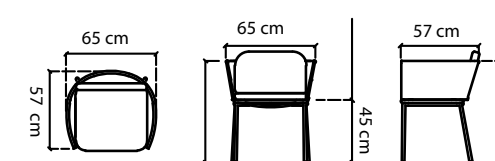

MABE DIMENSIONS / DIMENSIONS 222x83x65 cm
Sitzhöhe / SEAT HEIGHT 37 cm
ALTO BRAZO / ARM HEIGHT 65 cm

24156

BANQUETA ALICANTE OTTOMAN / BANQUETTE

STANDARD CUSHIONS INCLUDED
PREMIUM CUSHION INCLUDED

3658

ABDECKHAUBEN COVER / HOUSSES 114 pts

GEWICHT WEIGHT / POIDS 3,10 kg

KISSEN CUSHIONS / COUSSINS 1,50 kg

VOLUMEN VOLUME / VOLUME 0,10 m³

MABE DIMENSIONS / DIMENSIONS 67x68x22 cm
ALTO ASIENTO / SEAT HEIGHT 37 cm

24157

SILLÓN COMEDOR ALICANTE DINING ARMCHAIR / FAUTEUIL DE TABLE

STANDARD CUSHIONS INCLUDED
PREMIUM CUSHION INCLUDED

3658

ABDECKHAUBEN COVER / HOUSSES 156 pts

GEWICHT WEIGHT / POIDS 8,70 kg

KISSEN CUSHIONS / COUSSINS 1,06 kg

VOLUMEN VOLUME / VOLUME 0,31 m³

MABE DIMENSIONS / DIMENSIONS 65x57x74 cm
Sitzhöhe / SEAT HEIGHT 49 cm
ALTO BRAZO / ARM HEIGHT 74 cm

VOLUMEN VOLUME / VOLUME 0,36 m³

MABE DIMENSIONS / DIMENSIONS 100x100x75 cm
SIZE TOP 100x100 cm
CORNER TOP 2 mm THICK TOP 8mm

24159.01

MESA COMEDOR RECTANGULAR
ALICANTE RECT. DINING TABLE /
TABLE

CERAMIC TOP INCLUDED