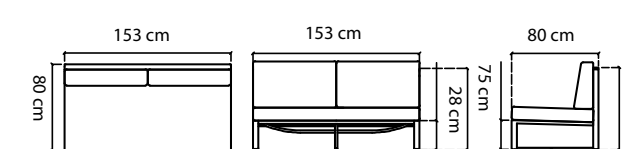

MABE
DIMENSIONS / DIMENSIONS 204x80x75 cm
SITZHÖHE / SEAT HEIGHT 40 cm
ALTO BRAZO / ARM HEIGHT 69 cm

23806

BANQUETA YACHT OTTOMAN /
BANQUETTE

STANDARD CUSHIONS INCLUDED
PREMIUM CUSHION INCLUDED

ABDECKHAUBEN
COVER / HOUSSES 109 pts

GEWICHT
WEIGHT / POIDS 8,96 kg

KISSEN
CUSHIONS / COUSSINS 2,88 kg

VOLUMEN
VOLUME / VOLUME 0,14 m³

MABE
DIMENSIONS / DIMENSIONS 86x50x33 cm
ALTO ASIENTO / SEAT HEIGHT 40 cm

23815

MODULO CENTRAL DOBLE YACHT
DOUBLE CENTRAL LOVESEAT / MOD.CENTRAL
X2

STANDARD CUSHIONS INCLUDED
PREMIUM CUSHION INCLUDED

ABDECKHAUBEN
COVER / HOUSSES 236 pts

GEWICHT
WEIGHT / POIDS 20,65 kg

KISSEN
CUSHIONS / COUSSINS 6,25 kg

VOLUMEN
VOLUME / VOLUME 0,81 m³

MABE
DIMENSIONS / DIMENSIONS 153x80x75 cm
SITZHÖHE / SEAT HEIGHT 40 cm
ALTO RESPALDO / HIGH BACK 75 cm

23804

MESA CENTRO RECTANGULAR NAUTIC
RECTANGULAR COFFEE TABLE / TABLE

FRAME WITH TEAK WOOD TOP

ABDECKHAUBEN
COVER / HOUSSES 132 pts

GEWICHT
WEIGHT / POIDS 21,62 kg

VOLUMEN
VOLUME / VOLUME 0,47 m³

MABE
DIMENSIONS / DIMENSIONS 120x60x42 cm
TEAK THICK 3 cm