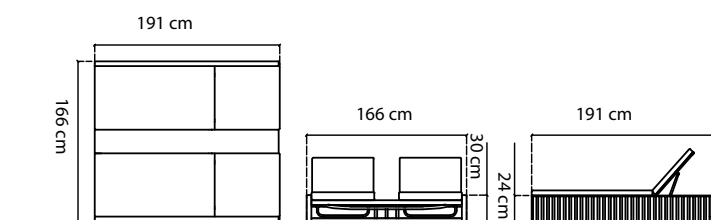

23816

TUMBONA DOBLE YACHT DOUBLE
LOUNGER / DOUBLE TRANSAT

STANDARD CUSHIONS INCLUDED
PREMIUM CUSHION INCLUDED

ABDECKHAUBEN COVER / HOUSSES	452 pts
GEWICHT WEIGHT / POIDS	36,95 kg
KISSEN CUSHIONS / COUSSINS	9,32 kg
VOLUMEN VOLUME / VOLUME	0,97 m³
MAßE DIMENSIONS / DIMENSIONS	165,2x191x30 cm SITZHÖHE / SEAT HEIGHT 30 cm