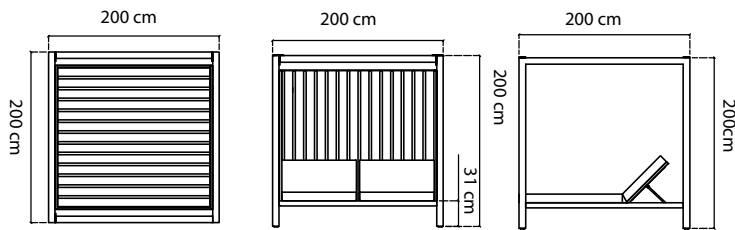

23814

CABANA DAYBED YACHT
DAYBED / DAYBED

STANDARD CUSHIONS INCLUDED
PREMIUM CUSHION INCLUDED

3658
ABDECKHAUBEN 667 pts
COVER / HOUSSES

GEWICHT 95,16 kg
WEIGHT / POIDS

KISSEN 16,35 kg
CUSHIONS / COUSSINS

VOLUMEN 2,06 m³
VOLUME / VOLUME

MAßE 200x200x200 cm
DIMENSIONS / DIMENSIONS
SITZHÖHE / SEAT HEIGHT 41 cm

23817

APARADOR YACHT
SIDEBOARD / BUFFET

FRAME WITHOUT GLASS
GLASS TOP INCLUDED (OPTIONAL)

ABDECKHAUBEN 280 pts
COVER / HOUSSES

GEWICHT 55,10 kg
WEIGHT / POIDS