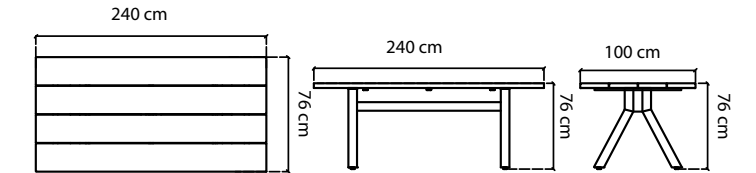

MABE
DIMENSIONS / DIMENSIONS 204x80x75 cm
SITZHÖHE / SEAT HEIGHT 40 cm
ALTO BRAZO / ARM HEIGHT 69 cm

23806

BANQUETA YACHT OTTOMAN /
BANQUETTE

STANDARD CUSHIONS INCLUDED
PREMIUM CUSHION INCLUDED

ABDECKHAUBEN
COVER / HOUSSES 109 pts

23805

MESA RINCON NAUTIC
SIDE TABLE / TABLE

FRAME WITH TEAK WOOD TOP

ABDECKHAUBEN COVER / HOUSSES	90 pts
GEWICHT WEIGHT / POIDS	10,12 kg
VOLUMEN VOLUME / VOLUME	0,18 m ³
MAßE DIMENSIONS / DIMENSIONS	50x50x55 cm TEAK THICK 3 cm

23862

MESA COMEDOR REDONDA ALASKA
ALASKA ROUND DINING TABLE / TABLE

FRAME WITH TEAK WOOD TOP

CUBRE COVER / HOUSSES	148 pts
GEWICHT WEIGHT / POIDS	29,68 kg
VOLUMEN VOLUME / VOLUME	0,21 m ³
MAßE DIMENSIONS / DIMENSIONS	Ø100x76 cm TEAK THICK 4 cm

23810

SILLON COMEDOR YACHT
DINING ARMCHAIR / FAUTEUIL DE TABLE

STANDARD CUSHIONS INCLUDED
PREMIUM CUSHION INCLUDED

ABDECKHAUBEN COVER / HOUSSES	156 pts
GEWICHT WEIGHT / POIDS	11,76 kg
KISSEN CUSHIONS / COUSSINS	1,38 kg
VOLUMEN VOLUME / VOLUME	0,28 m ³
MAßE DIMENSIONS / DIMENSIONS	58x65x80 cm SITZHÖHE / SEAT HEIGHT 48 cm ALTO BRAZO / ARM HEIGHT 64 cm