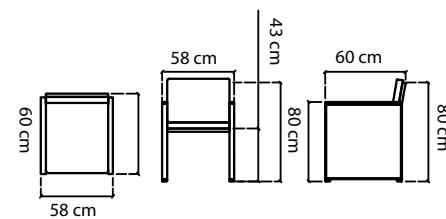

MABE
DIMENSIONS / DIMENSIONS 204x80x75 cm
SITZHÖHE / SEAT HEIGHT 40 cm
ALTO BRAZO / ARM HEIGHT 69 cm

23806

BANQUETA YACHT OTTOMAN /
BANQUETTE

STANDARD CUSHIONS INCLUDED
PREMIUM CUSHION INCLUDED

ABDECKHAUBEN
COVER / HOUSSES 109 pts

23805

MESA RINCON NAUTIC
SIDE TABLE / TABLE

FRAME WITH TEAK WOOD TOP

ABDECKHAUBEN COVER / HOUSSES	90 pts
GEWICHT WEIGHT / POIDS	10,12 kg
VOLUMEN VOLUME / VOLUME	0,18 m ³
MAßE DIMENSIONS / DIMENSIONS	50x50x55 cm TEAK THICK 3 cm

23712

MESA COMEDOR RECTANGULAR ALASKA
RECTANGULAR DINING TABLE / TABLE

FRAME WITH TEAK WOOD TOP

ABDECKHAUBEN COVER / HOUSSES	311 pts
GEWICHT WEIGHT / POIDS	87,32 kg
VOLUMEN VOLUME / VOLUME	0,39 m ³
MAßE DIMENSIONS / DIMENSIONS	240x100x76 cm TEAK THICK 4 cm

23810

SILLON COMEDOR YACHT
DINING ARMCHAIR / FAUTEUIL DE TABLE

STANDARD CUSHIONS INCLUDED
PREMIUM CUSHION INCLUDED

ABDECKHAUBEN COVER / HOUSSES	156 pts
GEWICHT WEIGHT / POIDS	11,76 kg
KISSEN CUSHIONS / COUSSINS	1,38 kg
VOLUMEN VOLUME / VOLUME	0,28 m ³
MAßE DIMENSIONS / DIMENSIONS	58x65x80 cm SITZHÖHE / SEAT HEIGHT 48 cm ALTO BRAZO / ARM HEIGHT 64 cm