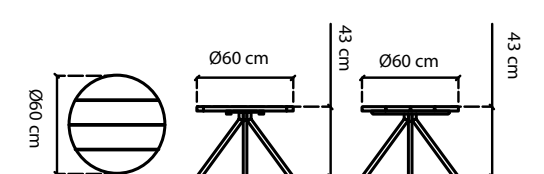

23875.02

MESA AUX. REDONDA Ø60 ALASKA
ROUND AUXILIAR TABLE Ø60 / TABLE

FRAME WITH TEAK WOOD TOP

ABDECKHAUBEN COVER / HOUSSES	90 pts
GEWICHT WEIGHT / POIDS	8,75 kg
VOLUMEN VOLUME / VOLUME	0,08 m³
MAßE DIMENSIONS / DIMENSIONS	Ø60x43 cm TEAK THICK 2,5 cm