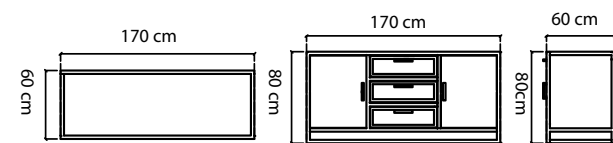

23901

TABURETE YACHT BARSTOOL /
TABOURET

STANDARD CUSHIONS INCLUDED
PREMIUM CUSHION INCLUDED

ABDECKHAUBEN COVER / HOUSSES	196 pts
GEWICHT WEIGHT / POIDS	15,14 kg
KISSEN CUSHIONS / COUSSINS	1,38 kg
VOLUMEN VOLUME / VOLUME	0,38 m ³
MAßE DIMENSIONS / DIMENSIONS	58x57x103 cm SITZHÖHE / SEAT HEIGHT 77 cm ALTO BRAZO / ARM HEIGHT 92 cm

23814

CABANA DAYBED YACHT
DAYBED / DAYBED

STANDARD CUSHIONS INCLUDED
PREMIUM CUSHION INCLUDED

3658
ABDECKHAUBEN 667 pts
COVER / HOUSSES

GEWICHT 95,16 kg
WEIGHT / POIDS

KISSEN 16,35 kg
CUSHIONS / COUSSINS

VOLUMEN 2,06 m³
VOLUME / VOLUME

MAßE 200x200x200 cm
DIMENSIONS / DIMENSIONS
SITZHÖHE / SEAT HEIGHT 41 cm

23817

APARADOR YACHT
SIDEBOARD / BUFFET

FRAME WITHOUT GLASS
GLASS TOP INCLUDED (OPTIONAL)

ABDECKHAUBEN 280 pts
COVER / HOUSSES

GEWICHT 55,10 kg
WEIGHT / POIDS

GEWICHT CRISTAL (OPTIONAL) 14,49 kg
GLASS WEIGHT / POIDS DU VERRE

VOLUMEN 0,85 m³
VOLUME / VOLUME

MAßE 170x60x80 cm
DIMENSIONS / DIMENSIONS
INSERT GLASS 163,7 X 53,7 cm
THICK GLASS 6 mm

23807

COLUMPIO C/BASE Y CORTINA YACHT
HANGING CHAIR W/STAND AND
COURTAINS