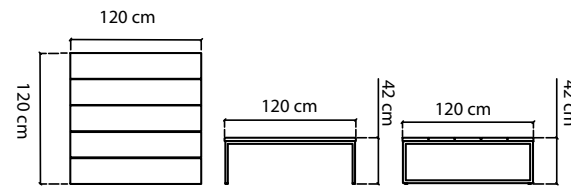

23804.01

MESA CENTRO CUADRADA NAUTIC
SQUARE DINING TABLE / TABLE

FRAME WITH TEAK WOOD TOP

ABDECKHAUBEN COVER / HOUSSES	160 pts
GEWICHT WEIGHT / POIDS	41,36 kg
VOLUMEN VOLUME / VOLUME	0,79 m³
MAßE DIMENSIONS / DIMENSIONS	120x120x42 cm TEAK THICK 3 cm