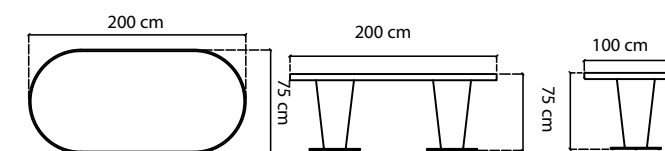

VOLUMEN 0,47 m³
VOLUME / VOLUME

MAßE 100x100x31 cm
DIMENSIONS / DIMENSIONS
INSERT TOP 87,7 x 87,7 cm
CERAMIC TOP THICK 8 mm
GLASS THICK 6 mm

22460

MESA COM. OVAL GRENADA
200 OVAL DINING TABLE /
TABLE OVAL

CERAMIC TOP INCLUDED
GLASS TOP INCLUDED

04 Aura

ABDECKHAUBEN 268 pts
COVER / HOUSSES

GEWICHT 48,11 kg
WEIGHT / POIDS

GEWICHT TAPA - CRISTAL 37,17 - 30,60 kg
TOP - GLASS WEIGHT / POIDS DU TOP - VERRE

VOLUMEN 0,57 m³
VOLUME / VOLUME

MAßE 200x100x75 cm
DIMENSIONS / DIMENSIONS
INSERT TOP 195,2 x 95,2 cm
CERAMIC TOP THICK 8 mm
GLASS THICK 6 mm

22460.01

MESA COM. OVAL GRENADA
280 OVAL DINING TABLE /
TABLE OVAL

CERAMIC TOP INCLUDED
GLASS TOP INCLUDED

04 Aura

ABDECKHAUBEN 416 pts
COVER / HOUSSES

GEWICHT 63,12 kg
WEIGHT / POIDS

GEWICHT TAPA - CRISTAL 52,32 - 55,70 kg
TOP - GLASS WEIGHT / POIDS DU TOP - VERRE

VOLUMEN 0,64 m³
VOLUME / VOLUME

MAßE 280x100x75 cm
DIMENSIONS / DIMENSIONS
INSERT TOP 275,10 x 95,10 cm
CERAMIC TOP THICK 8 mm
GLASS THICK 6 mm