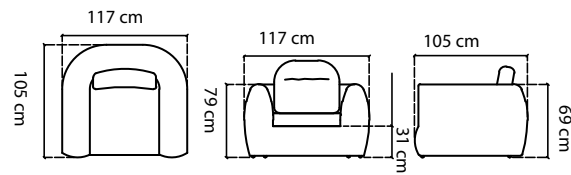

22381.99

SILLON GRENADA ARMCHAIR / FAUTEUIL

STANDARD CUSHIONS INCLUDED
PREMIUM CUSHION INCLUDED

3658

ABDECKHAUBEN 192 pts
COVER / HOUSSES

GEWICHT 18,81 kg
WEIGHT / POIDS

KISSEN 4,33 kg
CUSHIONS / COUSSINS

VOLUMEN 0,89 m³
VOLUME / VOLUME

MABE 117x105x69 cm
DIMENSIONS / DIMENSIONS
SITZHÖHE / SEAT HEIGHT 43 cm
ALTO BRAZO / ARM HEIGHT 69 cm

22383.99

SOFA 2PL. GRENADA
LOVESEAT / SOFA

STANDARD CUSHIONS INCLUDED
PREMIUM CUSHION INCLUDED

3658

ABDECKHAUBEN 280 pts
COVER / HOUSSES

GEWICHT 29,86 kg
WEIGHT / POIDS

KISSEN 9,42 kg
CUSHIONS / COUSSINS

VOLUMEN 1,57 m³
VOLUME / VOLUME

MABE 207x105x69 cm
DIMENSIONS / DIMENSIONS
SITZHÖHE / SEAT HEIGHT 43 cm
ALTO BRAZO / ARM HEIGHT 69 cm

22384.99

VOLUMEN 0,50 m³
VOLUME / VOLUME

MABE 151x71x46 cm
DIMENSIONS / DIMENSIONS
INSERT TOP 134,5 x 54,5 cm
CERAMIC TOP THICK 8 mm
GLASS THICK 6 mm

22385.99

MESA RINCON
GRENADA SIDE TABLE / TABLE

CERAMIC TOP INCLUDED
GLASS TOP INCLUDED