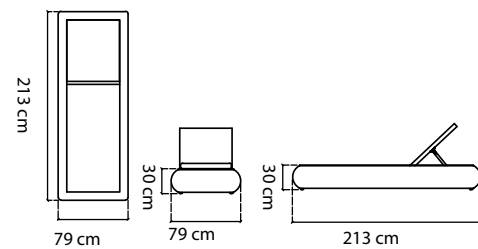

STANDARD CUSHIONS INCLUDED
PREMIUM CUSHION INCLUDED

3658

ABDECKHAUBEN 188 pts
COVER / HOUSSES

GEWICHT 20 kg
WEIGHT / POIDS

KISSEN 4,06 kg
CUSHIONS / COUSSINS

VOLUMEN 0,50 m³
VOLUME / VOLUME

MABE 79x213x30 cm
DIMENSIONS / DIMENSIONS
SITZHÖHE / SEAT HEIGHT 36 cm