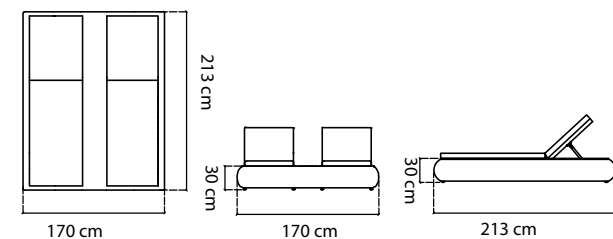

3658

ABDECKHAUBEN 452 pts
COVER / HOUSSES

GEWICHT 39,45 kg
WEIGHT / POIDS

KISSEN 7,78 kg
CUSHIONS / COUSSINS

VOLUMEN 1,18 m³
VOLUME / VOLUME

MABE 170x213x30 cm
DIMENSIONS / DIMENSIONS
SITZHÖHE / SEAT HEIGHT 36 cm

VOLUMEN 1,31 m³
VOLUME / VOLUME

MABE 139x131x74 cm
DIMENSIONS / DIMENSIONS
ALTO ASIENTO / SEAT HEIGHT 44 cm

84820
DAYBED
GRENADA
DAYBED / DAYBED

STANDARD CUSHIONS INCLUDED
PREMIUM CUSHION INCLUDED

3658

ABDECKHAUBEN 346 pts
COVER / HOUSSES