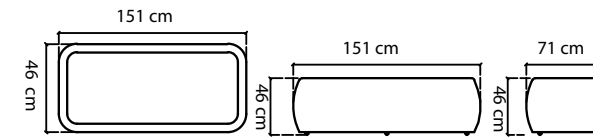

MABE 117x105x69 cm
DIMENSIONS / DIMENSIONS
SITZHÖHE / SEAT HEIGHT 43 cm
ALTO BRAZO / ARM HEIGHT 69 cm

22383.99

SOFA 2PL. GRENADA
LOVESEAT / SOFA

STANDARD CUSHIONS INCLUDED
PREMIUM CUSHION INCLUDED

3658

ABDECKHAUBEN 280 pts
COVER / HOUSSES

GEWICHT 29,86 kg
WEIGHT / POIDS

KISSEN 9,42 kg
CUSHIONS / COUSSINS

VOLUMEN 1,57 m³
VOLUME / VOLUME

MABE 207x105x69 cm
DIMENSIONS / DIMENSIONS
SITZHÖHE / SEAT HEIGHT 43 cm
ALTO BRAZO / ARM HEIGHT 69 cm

22384.99

MESA CENTRO GRENADA
RECT. COFFEE TABLE / TABLE

CERAMIC TOP INCLUDED
GLASS TOP INCLUDED

04 Aura

ABDECKHAUBEN 156 pts
COVER / HOUSSES

GEWICHT 11,88 kg
WEIGHT / POIDS

GEWICHT TAPA - CRISTAL 14,66 - 12,10 kg
TOP - GLASS WEIGHT / POIDS DU TOP - VERRE

VOLUMEN 0,50 m³
VOLUME / VOLUME

MABE 151x71x46 cm
DIMENSIONS / DIMENSIONS
INSERT TOP 134,5 x 54,5 cm
CERAMIC TOP THICK 8 mm
GLASS THICK 6 mm

22385.99

MESA RINCON
GRENADA SIDE TABLE / TABLE

CERAMIC TOP INCLUDED
GLASS TOP INCLUDED