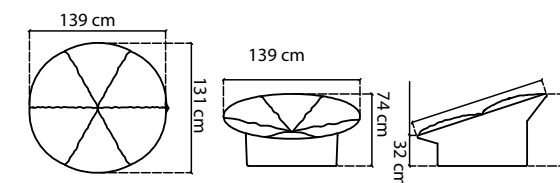

VOLUMEN 1,31 m³
VOLUME / VOLUME

MABE 139x131x74 cm
DIMENSIONS / DIMENSIONS
ALTO ASIENTO / SEAT HEIGHT 44 cm

84820
DAYBED
GRENADA
DAYBED / DAYBED

STANDARD CUSHIONS INCLUDED
PREMIUM CUSHION INCLUDED

3658

ABDECKHAUBEN 346 pts
COVER / HOUSSES