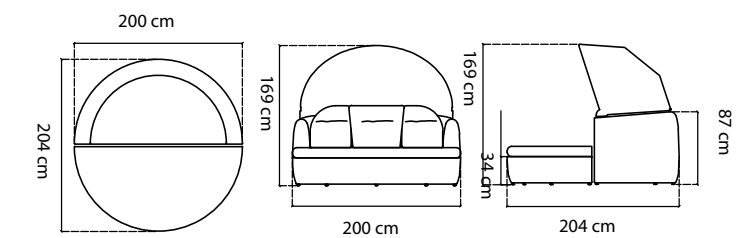

VOLUMEN 1,31 m³
VOLUME / VOLUME

MABE 139x131x74 cm
DIMENSIONS / DIMENSIONS
ALTO ASIENTO / SEAT HEIGHT 44 cm

84820
DAYBED
GRENADA
DAYBED / DAYBED

STANDARD CUSHIONS INCLUDED
PREMIUM CUSHION INCLUDED

3658

ABDECKHAUBEN 346 pts
COVER / HOUSSES

GEWICHT 41,48 kg
WEIGHT / POIDS

KISSEN 11,10 kg
CUSHIONS / COUSSINS

VOLUMEN 2,52 m³
VOLUME / VOLUME

MABE 200x204x87/169 cm
DIMENSIONS / DIMENSIONS
ALTO ASIENTO / SEAT HEIGHT 46 cm
ALTO BRAZO / ARM HEIGHT 80 cm