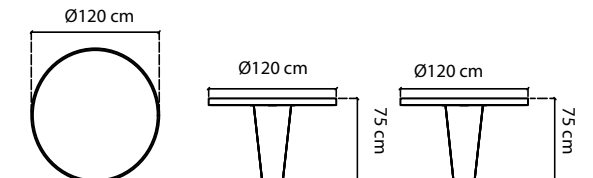

VOLUMEN 0,37 m³
VOLUME / VOLUME

MAßE 66x68x82 cm
DIMENSIONS / DIMENSIONS
SITZHÖHE / SEAT HEIGHT 45 cm
ALTO BRAZO / ARM HEIGHT 74 cm

22461

MESA COMEDOR REDONDA GRENADA
ROUND DINING TABLE / TABLE RONDE

CERAMIC TOP INCLUDED
GLASS TOP INCLUDED

04 Aura

ABDECKHAUBEN XXX pts
COVER / HOUSSES

GEWICHT 36,21 kg
WEIGHT / POIDS

GEWICHT TAPA - CRISTAL 27,24 - 18,20 kg
TOP - GLASS WEIGHT / POIDS DU TOP - VERRE

VOLUMEN 0,37 m³
VOLUME / VOLUME

MAßE Ø120x75 cm
DIMENSIONS / DIMENSIONS
INSERT TOP Ø116,7 cm
CERAMIC TOP THICK 8 mm
GLASS THICK 6 mm

VOLUMEN 0,47 m³
VOLUME / VOLUME

MAßE 100x100x31 cm
DIMENSIONS / DIMENSIONS
INSERT TOP 87,7 x 87,7 cm
CERAMIC TOP THICK 8 mm
GLASS THICK 6 mm

22460

MESA COM. OVAL GRENADA
200 OVAL DINING TABLE /
TABLE OVAL

MAßE 200x100x75 cm
DIMENSIONS / DIMENSIONS
INSERT TOP 195,2 x 95,2 cm
CERAMIC TOP THICK 8 mm
GLASS THICK 6 mm

22460.01

MESA COM. OVAL GRENADA
280 OVAL DINING TABLE /
TABLE OVAL

CERAMIC TOP INCLUDED
GLASS TOP INCLUDED