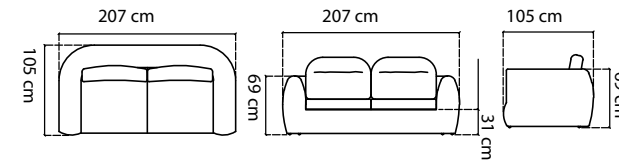

MABE 117x105x69 cm
DIMENSIONS / DIMENSIONS
SITZHÖHE / SEAT HEIGHT 43 cm
ALTO BRAZO / ARM HEIGHT 69 cm

22383.99

SOFA 2PL. GRENADA
LOVESEAT / SOFA

STANDARD CUSHIONS INCLUDED
PREMIUM CUSHION INCLUDED

3658

ABDECKHAUBEN 280 pts
COVER / HOUSSES

GEWICHT 29,86 kg
WEIGHT / POIDS

KISSEN 9,42 kg
CUSHIONS / COUSSINS

VOLUMEN 1,57 m³
VOLUME / VOLUME

MABE 207x105x69 cm
DIMENSIONS / DIMENSIONS
SITZHÖHE / SEAT HEIGHT 43 cm
ALTO BRAZO / ARM HEIGHT 69 cm

22384.99

VOLUMEN 0,50 m³
VOLUME / VOLUME

MABE 151x71x46 cm
DIMENSIONS / DIMENSIONS
INSERT TOP 134,5 x 54,5 cm
CERAMIC TOP THICK 8 mm
GLASS THICK 6 mm

22385.99

MESA RINCON
GRENADA SIDE TABLE / TABLE

CERAMIC TOP INCLUDED
GLASS TOP INCLUDED