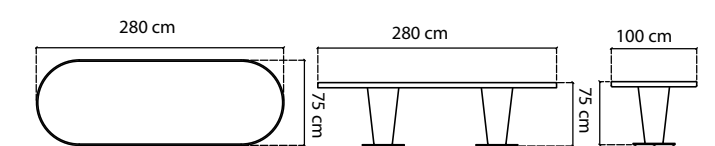

MAßE 200x100x75 cm
DIMENSIONS / DIMENSIONS
INSERT TOP 195,2 x 95,2 cm
CERAMIC TOP THICK 8 mm
GLASS THICK 6 mm

22460.01

MESA COM. OVAL GRENADA
280 OVAL DINING TABLE /
TABLE OVAL

CERAMIC TOP INCLUDED
GLASS TOP INCLUDED

04 Aura

ABDECKHAUBEN 416 pts
COVER / HOUSSES

GEWICHT 63,12 kg
WEIGHT / POIDS

GEWICHT TAPA - CRISTAL 52,32 - 55,70 kg
TOP - GLASS WEIGHT / POIDS DU TOP - VERRE

VOLUMEN 0,64 m³
VOLUME / VOLUME

MAßE 280x100x75 cm
DIMENSIONS / DIMENSIONS
INSERT TOP 275,10 x 95,10 cm
CERAMIC TOP THICK 8 mm
GLASS THICK 6 mm