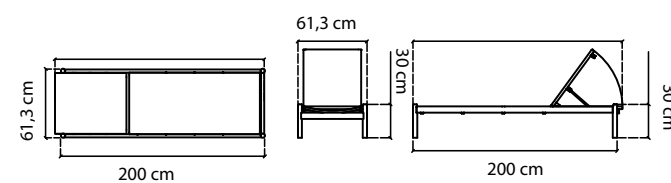

24115

DAYBED BRASILIEN  
DAYBED / DAYBED

STANDARD CUSHIONS INCLUDED  
PREMIUM CUSHION INCLUDED

ABDECKHAUBEN COVER / HOUSSES	362 pts
GEWICHT WEIGHT / POIDS	32,50 kg
KISSEN CUSHIONS / COUSSINS	10,63 kg
VOLUMEN VOLUME / VOLUME	1,83 m³
MAßE DIMENSIONS / DIMENSIONS	160x160x76 cm SITZHÖHE / SEAT HEIGHT 42 cm

24110.01

MESA BAR RECTANGULAR  
RECTANGULAR BAR TABLE

FRAME AND TEAK WOOD TOP

ABDECKHAUBEN COVER / HOUSSES	302 pts
GEWICHT WEIGHT / POIDS	32,70 kg
VOLUMEN VOLUME / VOLUME	0,36 m³
MAßE DIMENSIONS / DIMENSIONS	120x80x107 cm THICK 3 cm

24113

TUMBONA SIMPLE BRASILIEN  
SINGLE LOUNGER / TRANSAT

FRAME WITH TEXTILENE  
STANDARD CUSHIONS INCLUDED  
PREMIUM CUSHION INCLUDED

ABDECKHAUBEN COVER / HOUSSES	188 pts
GEWICHT WEIGHT / POIDS	14,75 kg
KISSEN (OPTIONAL) CUSHIONS / COUSSINS (OPTIONAL)	3,65 kg
VOLUMEN VOLUME / VOLUME	0,34 m³
MAßE DIMENSIONS / DIMENSIONS	61,3x200x30 cm SITZHÖHE / SEAT HEIGHT 36 cm (optional)

24111

MECEDORA BRASILIEN  
ROCKING CHAIR / ROCKING CHAIR

STANDARD CUSHIONS INCLUDED  
PREMIUM CUSHION INCLUDED

ABDECKHAUBEN COVER / HOUSSES	211 pts
GEWICHT WEIGHT / POIDS	13,10 kg
KISSEN CUSHIONS / COUSSINS	3,51 kg
VOLUMEN VOLUME / VOLUME	0,57 m³
MAßE DIMENSIONS / DIMENSIONS	92x91x95 cm SITZHÖHE / SEAT HEIGHT 50 cm