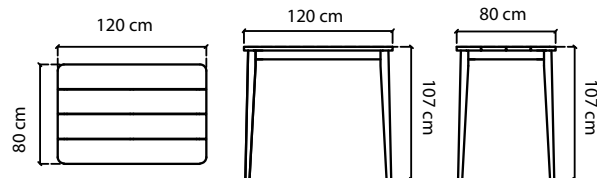

24109

TABURETE BRASILIEN BARSTOOL / TABOURET

STANDARD CUSHIONS INCLUDED  
PREMIUM CUSHION INCLUDED

ABDECKHAUBEN COVER / HOUSSES	196 pts
GEWICHT WEIGHT / POIDS	11,75 kg
KISSEN CUSHIONS / COUSSINS	0,90 kg
VOLUMEN VOLUME / VOLUME	0,37 m³
MAßE DIMENSIONS / DIMENSIONS	65x57x109 cm SITZHÖHE / SEAT HEIGHT 77 cm

24115

DAYBED BRASILIEN  
DAYBED / DAYBED

STANDARD CUSHIONS INCLUDED  
PREMIUM CUSHION INCLUDED

ABDECKHAUBEN COVER / HOUSSES	362 pts
GEWICHT WEIGHT / POIDS	32,50 kg
KISSEN CUSHIONS / COUSSINS	10,63 kg
VOLUMEN VOLUME / VOLUME	1,83 m³
MAßE DIMENSIONS / DIMENSIONS	160x160x76 cm SITZHÖHE / SEAT HEIGHT 42 cm

24110.01

MESA BAR RECTANGULAR  
RECTANGULAR BAR TABLE

FRAME AND TEAK WOOD TOP

ABDECKHAUBEN COVER / HOUSSES	302 pts
GEWICHT WEIGHT / POIDS	32,70 kg
VOLUMEN VOLUME / VOLUME	0,36 m³
MAßE DIMENSIONS / DIMENSIONS	120x80x107 cm THICK 3 cm