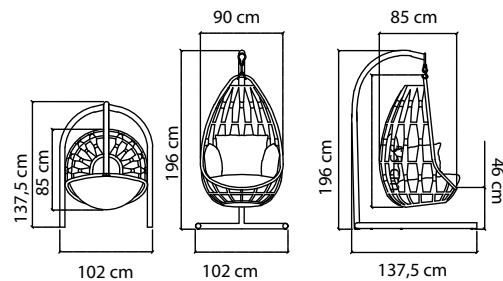

KISSEN 3,88 kg  
CUSHIONS / COUSSINS

VOLUMEN 0,33 m³  
VOLUME / VOLUME

MAßE 94,6x80x55 cm  
DIMENSIONS / DIMENSIONS

24106.01

COLUMPIO CON BASE TEAR BRASILIEN  
TEAR HANGING CHAIR W.STAND / FAUTEUIL  
SUSPENDU AVEC SUPPORT

STANDARD CUSHIONS INCLUDED  
PREMIUM CUSHION INCLUDED

NOT INCLUDED DEC.CUSHIONS

ABDECKHAUBEN 289 pts  
COVER / HOUSSES

GEWICHT 43,83 kg  
WEIGHT / POIDS

KISSEN 5,03 kg  
CUSHIONS / COUSSINS

VOLUMEN 3,66 m³  
VOLUME / VOLUME

MAßE 102x138x196 cm  
DIMENSIONS / DIMENSIONS SEAT HEIGHT 42 cm

24106.02

COLUMPIO CON CUERDA TEAR BRASILIEN  
TEAR HANGING CHAIR W.ROPE / FAUTEUIL  
SUSPENDU

STANDARD CUSHIONS INCLUDED  
PREMIUM CUSHION INCLUDED

NOT INCLUDED DEC.CUSHIONS

ABDECKHAUBEN 155 pts  
COVER / HOUSSES

GEWICHT 21,68 kg  
WEIGHT / POIDS

KISSEN 5,03 kg  
CUSHIONS / COUSSINS

VOLUMEN 1,11 m³  
VOLUME / VOLUME

MAßE 91x86x145 cm  
DIMENSIONS / DIMENSIONS