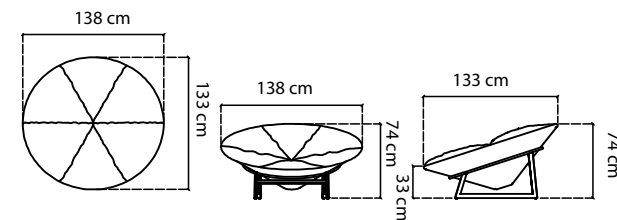

STANDARD CUSHIONS INCLUDED
PREMIUM CUSHION INCLUDED

8005 ABDECKHAUBEN COVER / HOUSSES	347 pts
GEWICHT WEIGHT / POIDS	49,45 kg
KISSEN CUSHIONS / COUSSINS	6,42 kg
VOLUMEN VOLUME / VOLUME	1,80 m ³
MAßE DIMENSIONS / DIMENSIONS	126x138x196 cm ALTO ASIENTO / SEAT HEIGHT +o- 71 cm

23725

SILLON AUXILIAR MIAMI
LUNA AUXILIAR ARMCHAIR
LUNA

STANDARD CUSHIONS INCLUDED
PREMIUM CUSHION INCLUDED

8005 ABDECKHAUBEN COVER / HOUSSES	218 pts
GEWICHT WEIGHT / POIDS	17,45 kg
KISSEN CUSHIONS / COUSSINS	7,63 kg
VOLUMEN VOLUME / VOLUME	1,34 m ³
MAßE DIMENSIONS / DIMENSIONS	138x133x74 cm ALTO ASIENTO / SEAT HEIGHT 43 cm