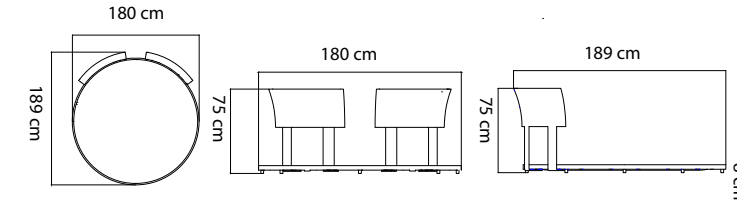

23874

MESA BAR RECTANGULAR ALASKA ALASKA
RECT. BAR TABLE / TABLE DE BAR

FRAME WITH TEAK WOOD TOP

ABDECKHAUBEN COVER / HOUSSES	356 pts
GEWICHT WEIGHT / POIDS	69,50 kg
VOLUMEN VOLUME / VOLUME	1,34 m ³
MAßE DIMENSIONS / DIMENSIONS	160x80x107 cm TEAK THICK 4 cm

23723

MECEDORA MIAMI
ROCKING CHAIR / ROCKING CHAIR

STANDARD CUSHIONS INCLUDED
PREMIUM CUSHION INCLUDED

8005 ABDECKHAUBEN COVER / HOUSSES	175 pts
GEWICHT WEIGHT / POIDS	26,10 kg
KISSEN CUSHIONS / COUSSINS	6,00 kg
VOLUMEN VOLUME / VOLUME	0,63 m ³
MAßE DIMENSIONS / DIMENSIONS	70x103x83,5 cm SITZHÖHE / SEAT HEIGHT 66 cm ALTO BRAZO / ARM HEIGHT 75 cm

23722.01

DAYBED REDONDO MIAMI/
WINDSOR DAYBED / DAYBED

STANDARD CUSHIONS INCLUDED
PREMIUM CUSHION INCLUDED

8005 ABDECKHAUBEN COVER / HOUSSES	326 pts
GEWICHT WEIGHT / POIDS	25,88 kg
KISSEN CUSHIONS / COUSSINS	34,77 kg
VOLUMEN VOLUME / VOLUME	1,49 m ³
MAßE DIMENSIONS / DIMENSIONS	180x189x75 cm ALTO ASIENTO / SEAT HEIGHT 43 cm

23726

BAUL MIAMI
TRUNK / BAUL

FRAME

ABDECKHAUBEN COVER / HOUSSES	216 pts
GEWICHT WEIGHT / POIDS	57 kg
VOLUMEN VOLUME / VOLUME	2,90 m ³
MAßE DIMENSIONS / DIMENSIONS	200x100x100 cm

23724

COLUMPIO C/BASE MIAMI
HANGING CHAIR W/STAND / FAUTEUIL SUSPENDU AVEC
SUPPORT