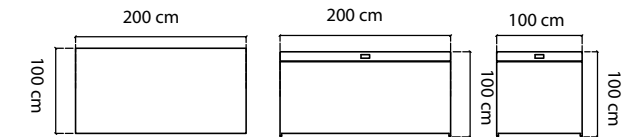

FRAME

ABDECKHAUBEN COVER / HOUSSES	216 pts
GEWICHT WEIGHT / POIDS	57 kg
VOLUMEN VOLUME / VOLUME	2,90 m³
MAßE DIMENSIONS / DIMENSIONS	200x100x100 cm