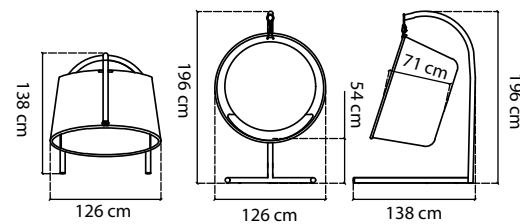

23723

MECEDORA MIAMI
ROCKING CHAIR / ROCKING CHAIR

STANDARD CUSHIONS INCLUDED
PREMIUM CUSHION INCLUDED

8005 ABDECKHAUBEN COVER / HOUSSES	175 pts
GEWICHT WEIGHT / POIDS	26,10 kg
KISSEN CUSHIONS / COUSSINS	6,00 kg
VOLUMEN VOLUME / VOLUME	0,63 m ³
MAßE DIMENSIONS / DIMENSIONS	70x103x83,5 cm SITZHÖHE / SEAT HEIGHT 66 cm ALTO BRAZO / ARM HEIGHT 75 cm

23722.01

DAYBED REDONDO MIAMI/
WINDSOR DAYBED / DAYBED

STANDARD CUSHIONS INCLUDED
PREMIUM CUSHION INCLUDED

8005 ABDECKHAUBEN COVER / HOUSSES	326 pts
GEWICHT WEIGHT / POIDS	25,88 kg
KISSEN CUSHIONS / COUSSINS	34,77 kg
VOLUMEN VOLUME / VOLUME	1,49 m ³
MAßE DIMENSIONS / DIMENSIONS	180x189x75 cm ALTO ASIENTO / SEAT HEIGHT 43 cm

23726

BAUL MIAMI
TRUNK / BAUL

FRAME

ABDECKHAUBEN COVER / HOUSSES	216 pts
GEWICHT WEIGHT / POIDS	57 kg
VOLUMEN VOLUME / VOLUME	2,90 m ³
MAßE DIMENSIONS / DIMENSIONS	200x100x100 cm

23724

COLUMPIO C/BASE MIAMI
HANGING CHAIR W/STAND / FAUTEUIL SUSPENDU AVEC
SUPPORT

STANDARD CUSHIONS INCLUDED
PREMIUM CUSHION INCLUDED

8005 ABDECKHAUBEN COVER / HOUSSES	347 pts
GEWICHT WEIGHT / POIDS	49,45 kg
KISSEN CUSHIONS / COUSSINS	6,42 kg
VOLUMEN VOLUME / VOLUME	1,80 m ³
MAßE DIMENSIONS / DIMENSIONS	126x138x196 cm ALTO ASIENTO / SEAT HEIGHT +o- 71 cm