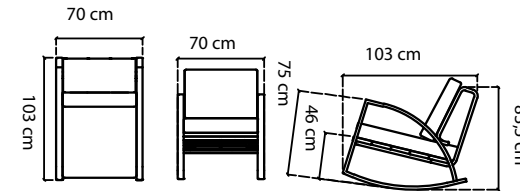

23874

MESA BAR RECTANGULAR ALASKA ALASKA
RECT. BAR TABLE / TABLE DE BAR

FRAME WITH TEAK WOOD TOP

ABDECKHAUBEN COVER / HOUSSES	356 pts
GEWICHT WEIGHT / POIDS	69,50 kg
VOLUMEN VOLUME / VOLUME	1,34 m ³
MAßE DIMENSIONS / DIMENSIONS	160x80x107 cm TEAK THICK 4 cm

23723

MECEDORA MIAMI
ROCKING CHAIR / ROCKING CHAIR

STANDARD CUSHIONS INCLUDED
PREMIUM CUSHION INCLUDED

8005 ABDECKHAUBEN COVER / HOUSSES	175 pts
GEWICHT WEIGHT / POIDS	26,10 kg
KISSEN CUSHIONS / COUSSINS	6,00 kg
VOLUMEN VOLUME / VOLUME	0,63 m ³
MAßE DIMENSIONS / DIMENSIONS	70x103x83,5 cm SITZHÖHE / SEAT HEIGHT 66 cm ALTO BRAZO / ARM HEIGHT 75 cm

23722.01

DAYBED REDONDO MIAMI/
WINDSOR DAYBED / DAYBED

STANDARD CUSHIONS INCLUDED
PREMIUM CUSHION INCLUDED

8005 ABDECKHAUBEN COVER / HOUSSES	326 pts
GEWICHT WEIGHT / POIDS	25,88 kg
KISSEN CUSHIONS / COUSSINS	34,77 kg
VOLUMEN VOLUME / VOLUME	1,49 m ³
MAßE DIMENSIONS / DIMENSIONS	180x189x75 cm ALTO ASIENTO / SEAT HEIGHT 43 cm