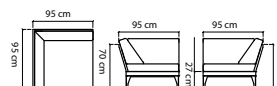

STANDARD CUSHIONS INCLUDED
PREMIUM CUSHION INCLUDED

ABDECKHAUBEN COVER / HOUSSES	178 pts
GEWICHT WEIGHT / POIDS	20,75 kg
KISSEN CUSHIONS / COUSSINS	6,93 kg
VOLUMEN VOLUME / VOLUME	0,59 m³

MABE DIMENSIONS / DIMENSIONS	95x95x70 cm SITZHÖHE / SEAT HEIGHT 39 cm ALTO BRAZO / ARM HEIGHT 70 cm