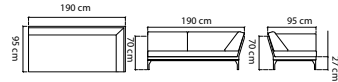

STANDARD CUSHIONS INCLUDED
PREMIUM CUSHION INCLUDED

ABDECKHAUBEN
COVER / HOUSSES 351 pts

GEWICHT
WEIGHT / POIDS 31,87 kg

KISSEN
CUSHIONS / COUSSINS 13,73 kg

VOLUMEN
VOLUME / VOLUME 1,21 m³

MABE 190x95x70 cm
DIMENSIONS / DIMENSIONS SITZHÖHE / SEAT HEIGHT 39 cm
ALTO BRAZO / ARM HEIGHT 70 cm