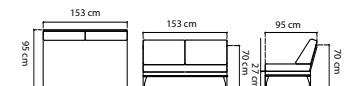

STANDARD CUSHIONS INCLUDED
PREMIUM CUSHION INCLUDED

ABDECKHAUBEN COVER / HOUSSES	282 pts
GEWICHT WEIGHT / POIDS	25,32 kg
KISSEN CUSHIONS / COUSSINS	10,34 kg
VOLUMEN VOLUME / VOLUME	0,99 m³

MABE DIMENSIONS / DIMENSIONS	153x95x70 cm SITZHÖHE / SEAT HEIGHT 39 cm