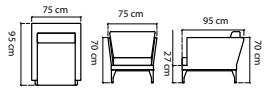

STANDARD CUSHIONS INCLUDED
PREMIUM CUSHION INCLUDED

ABDECKHAUBEN COVER / HOUSSES	186 pts
GEWICHT WEIGHT / POIDS	17,58 kg
KISSEN CUSHIONS / COUSSINS	4,41 kg
VOLUMEN VOLUME / VOLUME	0,64 m³

MABE DIMENSIONS / DIMENSIONS	75x95x70 cm SITZHÖHE / SEAT HEIGHT 39 cm ALTO BRAZO / ARM HEIGHT 70 cm