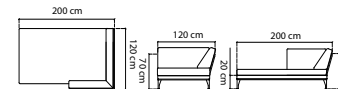

ABDECKHAUBEN COVER / HOUSSES	351 pts
GEWICHT WEIGHT / POIDS	31,27 kg
KISSEN CUSHIONS / COUSSINS	16,25 kg
VOLUMEN VOLUME / VOLUME	1,20 m³

MABE 120x200x70 cm
DIMENSIONS / DIMENSIONS ALTO ASIENTO / SEAT HEIGHT 32 cm
ALTO BRAZO / ARM HEIGHT 70 cm