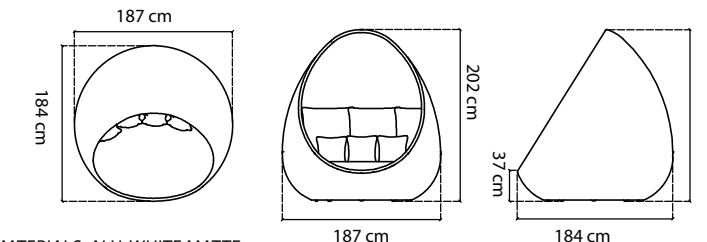

ABDECKHAUBEN COVER / HOUSSES	751 pts
GEWICHT WEIGHT / POIDS	119,90 kg
KISSEN CUSHIONS / COUSSINS	20,18 kg
VOLUMEN VOLUME / VOLUME	5,34 m³
MABE DIMENSIONS / DIMENSIONS	Ø257x275 cm ALTO ASIENITO / SEAT HEIGHT 44 cm

ABDECKHAUBEN COVER / HOUSSES	899 pts
GEWICHT WEIGHT / POIDS	70,15 kg
KISSEN CUSHIONS / COUSSINS	11,30 kg
VOLUMEN VOLUME / VOLUME	2,11 m³
MABE DIMENSIONS / DIMENSIONS	187x184x202 cm ALTO ASIENITO / SEAT HEIGHT 49 cm

MATERIALS: ALU. SILVER WALNUT
WEAVING: KUBU MUSHROOM NP-15MM

23504

KUBA BETTA
AUX.TABLE / TABLE.

STANDARD CUSHIONS INCLUDED
PREMIUM CUSHION INCLUDED

4 DEC.CUSHIONS 70X70
3 DEC. CUSHIONS 40X40

ABDECKHAUBEN COVER / HOUSSES	899 pts
GEWICHT WEIGHT / POIDS	73,25 kg
KISSEN CUSHIONS / COUSSINS	11,30 kg
VOLUMEN VOLUME / VOLUME	2,11 m³
MABE DIMENSIONS / DIMENSIONS	187x184x202 cm SITZHÖHE / SEAT HEIGHT 49 cm

MATERIALS: ALU. WHITE MATTE
WEAVING: KUBU BETTA NP-15MM

2907

VALENCIA SEASHELL DAYBED
DAYBED / DAYBED

STANDARD CUSHIONS INCLUDED
PREMIUM CUSHION INCLUDED

8 DEC.CUSHIONS 70X70
6 DEC. CUSHIONS 40X40

ABDECKHAUBEN COVER / HOUSSES	899 pts
GEWICHT WEIGHT / POIDS	90,70 kg
KISSEN CUSHIONS / COUSSINS	22,60 kg
VOLUMEN VOLUME / VOLUME	4,49 m³
MABE DIMENSIONS / DIMENSIONS	207x193.5x212 cm ALTO ASIENITO / SEAT HEIGHT 54 cm