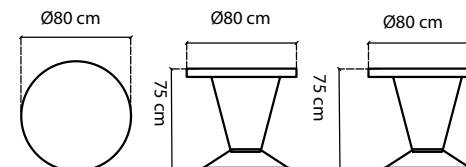

MATERIALS: ALU. WHITE WASH
WEAVING: SEASHELL FLAT FLAT 10 MM

23095
MESA AUX. REDONDA KAPSTADT
AUX. ROUND TABLE / TABLE RONDE

GLASS TOP INCLUDED

ABDECKHAUBEN COVER / HOUSSES	118 pts
GEWICHT WEIGHT / POIDS	5,36 kg
GEWICHT CRISTAL GLASS WEIGHT / POIDS DU VERRE	4,30 kg
VOLUMEN VOLUME / VOLUME	0,19 m³
MAßE DIMENSIONS / DIMENSIONS	Ø56x60 cm INSERT TOP Ø50,8 cm THICK 6 mm

MATERIALS: ALU. WHITE WASH AND TOP INSERT GLASS
WEAVING: SEASHELL FLAT FLAT 10 MM

23281
ZYPERN DAYBED
DAYBED / DAYBED

STANDARD CUSHIONS INCLUDED
PREMIUM CUSHION INCLUDED

ABDECKHAUBEN COVER / HOUSSES	739 pts
GEWICHT WEIGHT / POIDS	81,78 kg
KISSEN CUSHIONS / COUSSINS	29,23 kg
VOLUMEN VOLUME / VOLUME	3,45 m³
MAßE DIMENSIONS / DIMENSIONS	288x215x221 cm SITZHÖHE / SEAT HEIGHT 42 cm

MATERIALS: ALU. SILVER WALNUT
WEAVING: KUBU MUSHROOM NP-15MM

23300
MESA COM. REDONDA ZYPERN
ROUND DINING TABLE / TABLE RONDE

CERAMIC TOP INCLUDED

ABDECKHAUBEN COVER / HOUSSES	181 pts
GEWICHT WEIGHT / POIDS	10,34 kg
GEWICHT TAPA TOP WEIGHT / POIDS DU TOP	11,37 kg
VOLUMEN VOLUME / VOLUME	0,31 m³
MAßE DIMENSIONS / DIMENSIONS	Ø80x75 cm INSERT TOP Ø75,4 cm CERAMIC TOP THICK 8 mm

MATERIALS: ALU. SILVER WALNUT AND TOP DEKTON DANAE NATURAL
WEAVING: KUBU MUSHROOM NP-15MM

84871.01
SPARTAN DAYBED
DAYBED / DAYBED

STANDARD CUSHIONS INCLUDED
PREMIUM CUSHION INCLUDED

ABDECKHAUBEN COVER / HOUSSES	1478 pts
GEWICHT WEIGHT / POIDS	188,38 kg
KISSEN CUSHIONS / COUSSINS	44,78 kg
VOLUMEN VOLUME / VOLUME	9,33 m³
MAßE DIMENSIONS / DIMENSIONS	345x275x259 cm SITZHÖHE / SEAT HEIGHT 42 cm