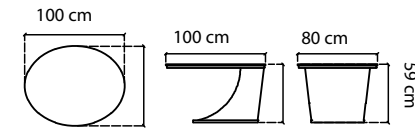

MATERIALS: ALU. SILVER WALNUT AND DEKTON TOP DANAE NATURAL
WEAVING: KUBU MUSHROOM NP-15MM

23506

DOMREP DAYBED GRANDE BIG
DAYBED / DAYBED

STANDARD CUSHIONS INCLUDED
PREMIUM CUSHION INCLUDED

ABDECKHAUBEN COVER / HOUSSES	1.700 pts
GEWICHT WEIGHT / POIDS	120,05 kg
KISSEN CUSHIONS / COUSSINS	37,09 kg
VOLUMEN VOLUME / VOLUME	32 m ³
MABE DIMENSIONS / DIMENSIONS	326x258x286 cm SITZHÖHE / SEAT HEIGHT 46 cm 258

MATERIALS: ALU. WHITE WASH
WEAVING: SEASHELL MUSHROOM NP-15MM

23507

CENTRO AUX. OVAL DOMREP
AUX. TABLE OVAL / TABLE AUX.

CERAMIC TOP INCLUDED
GLASS TOP INCLUDED

ABDECKHAUBEN COVER / HOUSSES	181 pts
GEWICHT WEIGHT / POIDS	7,60 kg
GEWICHT TAPA TOP WEIGHT / POIDS DU TOP	16 kg
VOLUMEN VOLUME / VOLUME	0,36 m ³
MABE DIMENSIONS / DIMENSIONS	100x80x59 cm CERAMIC TOP THICK 8 mm

MATERIALS: ALU. WHITE WASH AND TOP DEKTON DANAE NATURAL
WEAVING: SEASHELL MUSHROOM NP-15MM

23506.01

DOMREP DAYBED PEQUEÑO SMALL
DAYBED / DAYBED

STANDARD CUSHIONS INCLUDED
PREMIUM CUSHION INCLUDED

ABDECKHAUBEN COVER / HOUSSES	899 pts
GEWICHT WEIGHT / POIDS	80,08 kg
KISSEN CUSHIONS / COUSSINS	25,15 kg
VOLUMEN VOLUME / VOLUME	3,40 m ³
MABE DIMENSIONS / DIMENSIONS	232x232x231 cm SITZHÖHE / SEAT HEIGHT 46 cm 258

MATERIALS: ALU. WHITE WASH
WEAVING: SEASHELL MUSHROOM NP-15MM

23823

MAURITIUS DAYBED
DAYBED / DAYBED

STANDARD CUSHIONS INCLUDED
PREMIUM CUSHION INCLUDED

ABDECKHAUBEN COVER / HOUSSES	899 pts
GEWICHT WEIGHT / POIDS	46,90 kg
KISSEN CUSHIONS / COUSSINS	22,50 kg
VOLUMEN VOLUME / VOLUME	3,32 m ³
MABE DIMENSIONS / DIMENSIONS	200x202x175 cm SITZHÖHE / SEAT HEIGHT 46 cm