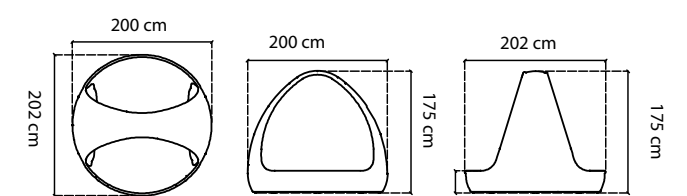

MATERIALS: ALU. WHITE WASH
WEAVING: SEASHELL MUSHROOM NP-15MM

23507

CENTRO AUX. OVAL DOMREP
AUX. TABLE OVAL / TABLE AUX.

CERAMIC TOP INCLUDED
GLASS TOP INCLUDED

ABDECKHAUBEN COVER / HOUSSES	181 pts
GEWICHT WEIGHT / POIDS	7,60 kg
GEWICHT TAPA TOP WEIGHT / POIDS DU TOP	16 kg
VOLUMEN VOLUME / VOLUME	0,36 m ³
MABE DIMENSIONS / DIMENSIONS	100x80x59 cm CERAMIC TOP THICK 8 mm

MATERIALS: ALU. WHITE WASH AND TOP DEKTON DANAE NATURAL
WEAVING: SEASHELL MUSHROOM NP-15MM

23506.01

DOMREP DAYBED PEQUEÑO SMALL
DAYBED / DAYBED

STANDARD CUSHIONS INCLUDED
PREMIUM CUSHION INCLUDED

ABDECKHAUBEN COVER / HOUSSES	899 pts
GEWICHT WEIGHT / POIDS	80,08 kg
KISSEN CUSHIONS / COUSSINS	25,15 kg
VOLUMEN VOLUME / VOLUME	3,40 m ³
MABE DIMENSIONS / DIMENSIONS	232x232x231 cm SITZHÖHE / SEAT HEIGHT 46 cm 258

MATERIALS: ALU. WHITE WASH
WEAVING: SEASHELL MUSHROOM NP-15MM

23823

MAURITIUS DAYBED
DAYBED / DAYBED

STANDARD CUSHIONS INCLUDED
PREMIUM CUSHION INCLUDED

ABDECKHAUBEN COVER / HOUSSES	899 pts
GEWICHT WEIGHT / POIDS	46,90 kg
KISSEN CUSHIONS / COUSSINS	22,50 kg
VOLUMEN VOLUME / VOLUME	3,32 m ³
MABE DIMENSIONS / DIMENSIONS	200x202x175 cm SITZHÖHE / SEAT HEIGHT 46 cm

MATERIALS: ALU. WHITE MATTE
WEAVING: WHITE MUSHROOM NP-15MM

23507.01

CENTRO AUXILIAR 75
AUX. ROUND TABLE / TABLE
AUX.

CERAMIC TOP INCLUDED
GLASS TOP INCLUDED

ABDECKHAUBEN COVER / HOUSSES	127 pts
GEWICHT WEIGHT / POIDS	3,70 kg
GEWICHT TAPA WEIGHT TOP / POIDS DU TOP	7,2 kg
VOLUMEN VOLUME / VOLUME	0,23 m ³
MABE DIMENSIONS / DIMENSIONS	Ø75x28 cm INSERT TOP 161,7 x 51,7 cm CERAMIC TOP THICK 8 mm GLASS TOP THICK 6 mm