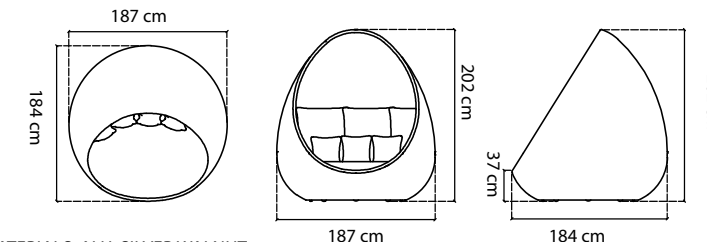

ABDECKHAUBEN COVER / HOUSSES	751 pts
GEWICHT WEIGHT / POIDS	119,90 kg
KISSEN CUSHIONS / COUSSINS	20,18 kg
VOLUMEN VOLUME / VOLUME	5,34 m³
MABE DIMENSIONS / DIMENSIONS	Ø257x275 cm ALTO ASIENITO / SEAT HEIGHT 44 cm

ABDECKHAUBEN COVER / HOUSSES	899 pts
GEWICHT WEIGHT / POIDS	70,15 kg
KISSEN CUSHIONS / COUSSINS	11,30 kg
VOLUMEN VOLUME / VOLUME	2,11 m³
MABE DIMENSIONS / DIMENSIONS	187x184x202 cm ALTO ASIENITO / SEAT HEIGHT 49 cm

MATERIALS: ALU. SILVER WALNUT
WEAVING: KUBU MUSHROOM NP-15MM

23504

KUBA BETTA
AUX.TABLE / TABLE.

STANDARD CUSHIONS INCLUDED
PREMIUM CUSHION INCLUDED

4 DEC.CUSHIONS 70X70
3 DEC. CUSHIONS 40X40

ABDECKHAUBEN COVER / HOUSSES	899 pts
GEWICHT WEIGHT / POIDS	73,25 kg
KISSEN CUSHIONS / COUSSINS	11,30 kg
VOLUMEN VOLUME / VOLUME	2,11 m³
MABE DIMENSIONS / DIMENSIONS	187x184x202 cm SITZHÖHE / SEAT HEIGHT 49 cm

MATERIALS: ALU. WHITE MATTE
WEAVING: KUBU BETTA NP-15MM

2907

VALENCIA SEASHELL DAYBED
DAYBED / DAYBED

STANDARD CUSHIONS INCLUDED
PREMIUM CUSHION INCLUDED

8 DEC.CUSHIONS 70X70
6 DEC. CUSHIONS 40X40

ABDECKHAUBEN COVER / HOUSSES	899 pts
GEWICHT WEIGHT / POIDS	90,70 kg
KISSEN CUSHIONS / COUSSINS	22,60 kg
VOLUMEN VOLUME / VOLUME	4,49 m³
MABE DIMENSIONS / DIMENSIONS	207x193.5x212 cm ALTO ASIENITO / SEAT HEIGHT 54 cm