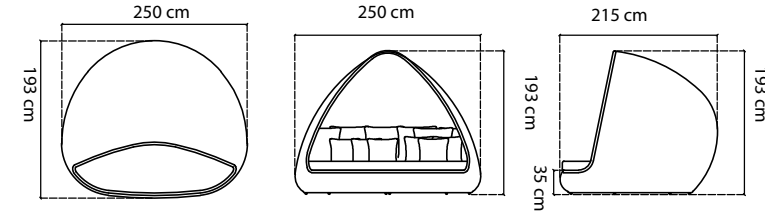

MATERIALS: ALU. SILVER WALNUT AND DEKTON TOP DANAE NATURAL
WEAVING: KUBU MUSHROOM NP-15MM

2973.02.02
SHADE SK DAYBED
DAYBED / DAYBED

STANDARD CUSHIONS INCLUDED
PREMIUM CUSHION INCLUDED

ABDECKHAUBEN COVER / HOUSSES	794 pts
GEWICHT WEIGHT / POIDS	71,94 kg
KISSEN CUSHIONS / COUSSINS	23,32 kg
VOLUMEN VOLUME / VOLUME	4,26 m³
MAßE DIMENSIONS / DIMENSIONS	250x215x193 cm SITZHÖHE / SEAT HEIGHT 47 cm

MATERIALS: ALU. SILVER WALNUT
WEAVING: SEASHELL MUSHROOM NP-15MM

2973.01
SHADE BETTA
DAYBED / DAYBED

STANDARD CUSHIONS INCLUDED
PREMIUM CUSHION INCLUDED

ABDECKHAUBEN COVER / HOUSSES	794 pts
GEWICHT WEIGHT / POIDS	98,62 kg
GEWICHT DEKTON DEKTON WEIGHT / POIDS DEKTON	23,32 kg
VOLUMEN VOLUME / VOLUME	5,19 m³
MAßE DIMENSIONS / DIMENSIONS	250x215x193 cm SITZHÖHE / SEAT HEIGHT 47 cm

MATERIALS: ALU. WHITE MATTE
WEAVING: KUBU BETTA

23280
DUBAI DAYBED
DAYBED / DAYBED

STANDARD CUSHIONS INCLUDED
PREMIUM CUSHION INCLUDED

ABDECKHAUBEN COVER / HOUSSES	667 pts
GEWICHT WEIGHT / POIDS	83,82 kg
KISSEN CUSHIONS / COUSSINS	23,15 kg
VOLUMEN VOLUME / VOLUME	2,30 m³
MAßE DIMENSIONS / DIMENSIONS	200x200x200 cm SITZHÖHE / SEAT HEIGHT 42 cm

MATERIALS: ALU. WHITE WASH
WEAVING: SEASHELL FLAT FLAT 10 MM

23095
MESA AUX. REDONDA KAPSTADT
AUX. ROUND TABLE / TABLE RONDE

GLASS TOP INCLUDED

ABDECKHAUBEN COVER / HOUSSES	118 pts
GEWICHT WEIGHT / POIDS	5,36 kg
GEWICHT CRISTAL GLASS WEIGHT / POIDS DU VERRE	4,30 kg
VOLUMEN VOLUME / VOLUME	0,19 m³
MAßE DIMENSIONS / DIMENSIONS	Ø56x60 cm INSERT TOP Ø50,8 cm THICK 6 mm