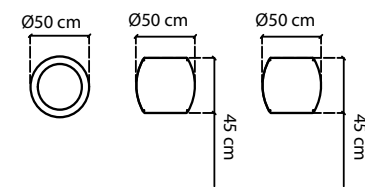

MATERIALS: ALU. WHITE WASH
WEAVING: SEASHELL MUSHROOM NP-15MM

23823

MAURITIUS DAYBED
DAYBED / DAYBED

STANDARD CUSHIONS INCLUDED
PREMIUM CUSHION INCLUDED

ABDECKHAUBEN COVER / HOUSSES	899 pts
GEWICHT WEIGHT / POIDS	46,90 kg
KISSEN CUSHIONS / COUSSINS	22,50 kg
VOLUMEN VOLUME / VOLUME	3,32 m ³
MABE DIMENSIONS / DIMENSIONS	200x202x175 cm SITZHÖHE / SEAT HEIGHT 46 cm

MATERIALS: ALU. WHITE MATTE
WEAVING: WHITE MUSHROOM NP-15MM

23507.01

CENTRO AUXILIAR 75
AUX. ROUND TABLE / TABLE
AUX.

CERAMIC TOP INCLUDED
GLASS TOP INCLUDED

ABDECKHAUBEN COVER / HOUSSES	127 pts
GEWICHT WEIGHT / POIDS	3,70 kg
GEWICHT TAPA WEIGHT TOP / POIDS DU TOP	7,2 kg
VOLUMEN VOLUME / VOLUME	0,23 m ³
MABE DIMENSIONS / DIMENSIONS	Ø75x28 cm INSERT TOP 161,7 x 51,7 cm CERAMIC TOP THICK 8 mm GLASS TOP THICK 6 mm

MATERIALS: ALU. WHITE WASH AND TOP DEKTON DANAE NATURAL
WEAVING: SEASHELL MUSHROOM NP-15MM

23507.02

CENTRO AUXILIAR 50
AUX. ROUND TABLE / TABLE
AUX.

CERAMIC TOP INCLUDED
GLASS TOP INCLUDED

ABDECKHAUBEN COVER / HOUSSES	90 pts
GEWICHT WEIGHT / POIDS	2,90 kg
GEWICHT TAPA WEIGHT TOP / POIDS DU TOP	3,2 kg
VOLUMEN VOLUME / VOLUME	0,15 m ³
MABE DIMENSIONS / DIMENSIONS	Ø50x45 cm INSERT TOP 161,7 x 51,7 cm CERAMIC TOP THICK 8 mm GLASS TOP THICK 6 mm

MATERIALS: ALU. WHITE WASH AND TOP DEKTON DANAE NATURAL
WEAVING: SEASHELL MUSHROOM NP-15MM

23500.01

MALTA DAYBED
DAYBED / DAYBED

STANDARD CUSHIONS INCLUDED
PREMIUM CUSHION INCLUDED

ABDECKHAUBEN COVER / HOUSSES	827 pts
GEWICHT WEIGHT / POIDS	57,04 kg
KISSEN CUSHIONS / COUSSINS	21,05 kg
VOLUMEN VOLUME / VOLUME	1,83 m ³
MABE DIMENSIONS / DIMENSIONS	213x107x242 cm SITZHÖHE / SEAT HEIGHT 43 cm