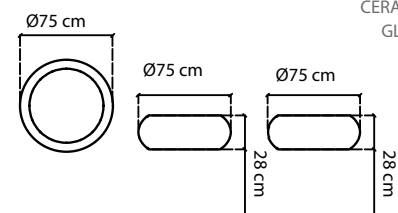

MATERIALS: ALU. WHITE WASH
WEAVING: SEASHELL MUSHROOM NP-15MM

23823

MAURITIUS DAYBED
DAYBED / DAYBED

STANDARD CUSHIONS INCLUDED
PREMIUM CUSHION INCLUDED

ABDECKHAUBEN COVER / HOUSSES	899 pts
GEWICHT WEIGHT / POIDS	46,90 kg
KISSEN CUSHIONS / COUSSINS	22,50 kg
VOLUMEN VOLUME / VOLUME	3,32 m ³
MABE DIMENSIONS / DIMENSIONS	200x202x175 cm SITZHÖHE / SEAT HEIGHT 46 cm

MATERIALS: ALU. WHITE MATTE
WEAVING: WHITE MUSHROOM NP-15MM

23507.01

CENTRO AUXILIAR 75
AUX. ROUND TABLE / TABLE
AUX.

CERAMIC TOP INCLUDED
GLASS TOP INCLUDED

ABDECKHAUBEN COVER / HOUSSES	127 pts
GEWICHT WEIGHT / POIDS	3,70 kg
GEWICHT TAPA WEIGHT TOP / POIDS DU TOP	7,2 kg
VOLUMEN VOLUME / VOLUME	0,23 m ³
MABE DIMENSIONS / DIMENSIONS	Ø75x28 cm INSERT TOP 161,7 x 51,7 cm CERAMIC TOP THICK 8 mm GLASS TOP THICK 6 mm

MATERIALS: ALU. WHITE WASH AND TOP DEKTON DANAE NATURAL
WEAVING: SEASHELL MUSHROOM NP-15MM

23507.02

CENTRO AUXILIAR 50
AUX. ROUND TABLE / TABLE
AUX.

CERAMIC TOP INCLUDED
GLASS TOP INCLUDED

ABDECKHAUBEN COVER / HOUSSES	90 pts
GEWICHT WEIGHT / POIDS	2,90 kg
GEWICHT TAPA WEIGHT TOP / POIDS DU TOP	3,2 kg
VOLUMEN VOLUME / VOLUME	0,15 m ³
MABE DIMENSIONS / DIMENSIONS	Ø50x45 cm INSERT TOP 161,7 x 51,7 cm CERAMIC TOP THICK 8 mm GLASS TOP THICK 6 mm

MATERIALS: ALU. WHITE WASH AND TOP DEKTON DANAE NATURAL
WEAVING: SEASHELL MUSHROOM NP-15MM

23500.01

MALTA DAYBED
DAYBED / DAYBED

STANDARD CUSHIONS INCLUDED
PREMIUM CUSHION INCLUDED

ABDECKHAUBEN COVER / HOUSSES	827 pts
GEWICHT WEIGHT / POIDS	57,04 kg
KISSEN CUSHIONS / COUSSINS	21,05 kg
VOLUMEN VOLUME / VOLUME	1,83 m ³
MABE DIMENSIONS / DIMENSIONS	213x107x242 cm SITZHÖHE / SEAT HEIGHT 43 cm