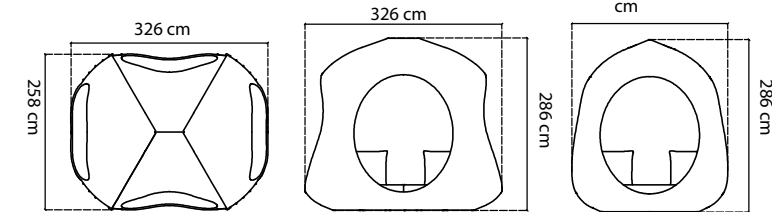

MATERIALS: ALU. SILVER WALNUT AND DEKTON TOP DANAE NATURAL
WEAVING: KUBU MUSHROOM NP-15MM

23505.01

MESA AUXILIAR KUBA 45
AUX.TABLE / TABLE AUX.

CERAMIC TOP INCLUDED
GLASS TOP INCLUDED

01 natural

ABDECKHAUBEN COVER / HOUSSES	64 pts
GEWICHT WEIGHT / POIDS	3,35 kg
GEWICHT TAPA TOP WEIGHT / POIDS DU DEKTON	4,05 kg
VOLUMEN VOLUME / VOLUME	0,12 m³
MABE DIMENSIONS / DIMENSIONS	Ø45x40 cm GROSOR DEKTON / THICK 8 mm

MATERIALS: ALU. SILVER WALNUT AND DEKTON TOP DANAE NATURAL
WEAVING: KUBU MUSHROOM NP-15MM

23506

DOMREP DAYBED GRANDE BIG
DAYBED / DAYBED

STANDARD CUSHIONS INCLUDED
PREMIUM CUSHION INCLUDED

ABDECKHAUBEN COVER / HOUSSES	1.700 pts
GEWICHT WEIGHT / POIDS	120,05 kg
KISSEN CUSHIONS / COUSSINS	37,09 kg
VOLUMEN VOLUME / VOLUME	32 m ³
MABE DIMENSIONS / DIMENSIONS	326x258x286 cm SITZHÖHE / SEAT HEIGHT 46 cm 258

MATERIALS: ALU. WHITE WASH
WEAVING: SEASHELL MUSHROOM NP-15MM

23507

CENTRO AUX. OVAL DOMREP
AUX. TABLE OVAL / TABLE AUX.

CERAMIC TOP INCLUDED
GLASS TOP INCLUDED

ABDECKHAUBEN COVER / HOUSSES	181 pts
GEWICHT WEIGHT / POIDS	7,60 kg
GEWICHT TAPA TOP WEIGHT / POIDS DU TOP	16 kg
VOLUMEN VOLUME / VOLUME	0,36 m ³
MABE DIMENSIONS / DIMENSIONS	100x80x59 cm CERAMIC TOP THICK 8 mm

MATERIALS: ALU. WHITE WASH AND TOP DEKTON DANAE NATURAL
WEAVING: SEASHELL MUSHROOM NP-15MM

23506.01

DOMREP DAYBED PEQUEÑO SMALL
DAYBED / DAYBED

STANDARD CUSHIONS INCLUDED
PREMIUM CUSHION INCLUDED

ABDECKHAUBEN COVER / HOUSSES	899 pts
GEWICHT WEIGHT / POIDS	80,08 kg
KISSEN CUSHIONS / COUSSINS	25,15 kg
VOLUMEN VOLUME / VOLUME	3,40 m ³
MABE DIMENSIONS / DIMENSIONS	232x232x231 cm SITZHÖHE / SEAT HEIGHT 46 cm 258