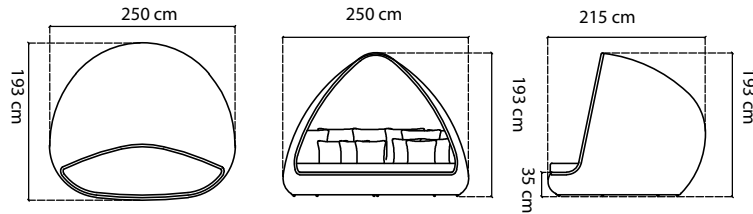

MATERIALS: ALU. WHITE WASH AND TOP DEKTON DANAE NATURAL
WEAVING: SEASHELL MUSHROOM NP-15MM

23500.01

MALTA DAYBED
DAYBED / DAYBED

STANDARD CUSHIONS INCLUDED
PREMIUM CUSHION INCLUDED

ABDECKHAUBEN COVER / HOUSSES	827 pts
GEWICHT WEIGHT / POIDS	57,04 kg
KISSEN CUSHIONS / COUSSINS	21,05 kg
VOLUMEN VOLUME / VOLUME	1,83 m ³
MABE DIMENSIONS / DIMENSIONS	213x107x242 cm SITZHÖHE / SEAT HEIGHT 43 cm

MATERIALS: ALU. SILVER WALNUT
WEAVING: KUBU MUSHROOM NP-15MM

23501

MESA AUX. OVAL
AUX. OVAL TABLE / TABLE
OVAL

CERAMIC TOP INCLUDED

ABDECKHAUBEN COVER / HOUSSES	181 pts
GEWICHT WEIGHT / POIDS	12,71 kg
GEWICHT TAPA TOP WEIGHT / POIDS DU TOP	13,52 kg
VOLUMEN VOLUME / VOLUME	0,45 m ³
MABE DIMENSIONS / DIMENSIONS	104x65x58 cm CERAMIC TOP THICK 8 mm

MATERIALS: ALU. SILVER WALNUT AND DEKTON TOP DANAE NATURAL
WEAVING: KUBU MUSHROOM NP-15MM

2973.02.02
SHADE SK DAYBED
DAYBED / DAYBED

STANDARD CUSHIONS INCLUDED
PREMIUM CUSHION INCLUDED

ABDECKHAUBEN COVER / HOUSSES	794 pts
GEWICHT WEIGHT / POIDS	71,94 kg
KISSEN CUSHIONS / COUSSINS	23,32 kg
VOLUMEN VOLUME / VOLUME	4,26 m³
MAßE DIMENSIONS / DIMENSIONS	250x215x193 cm SITZHÖHE / SEAT HEIGHT 47 cm

MATERIALS: ALU. SILVER WALNUT
WEAVING: SEASHELL MUSHROOM NP-15MM

2973.01
SHADE BETTA
DAYBED / DAYBED

STANDARD CUSHIONS INCLUDED
PREMIUM CUSHION INCLUDED

ABDECKHAUBEN COVER / HOUSSES	794 pts
GEWICHT WEIGHT / POIDS	98,62 kg
GEWICHT DEKTON DEKTON WEIGHT / POIDS DEKTON	23,32 kg
VOLUMEN VOLUME / VOLUME	5,19 m³
MAßE DIMENSIONS / DIMENSIONS	250x215x193 cm SITZHÖHE / SEAT HEIGHT 47 cm