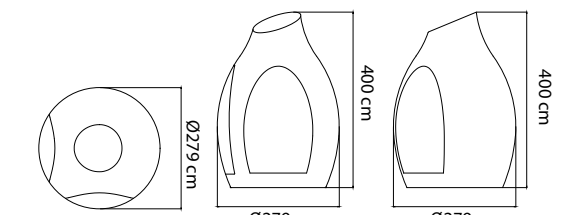

MATERIALS: ALU. WHITE WASH AND TOP INSERT GLASS
WEAVING: SEASHELL FLAT FLAT 10 MM

23281
ZYPERN DAYBED
DAYBED / DAYBED

STANDARD CUSHIONS INCLUDED
PREMIUM CUSHION INCLUDED

ABDECKHAUBEN COVER / HOUSSES	739 pts
GEWICHT WEIGHT / POIDS	81,78 kg
KISSEN CUSHIONS / COUSSINS	29,23 kg
VOLUMEN VOLUME / VOLUME	3,45 m³
MAßE DIMENSIONS / DIMENSIONS	288x215x221 cm SITZHÖHE / SEAT HEIGHT 42 cm

MATERIALS: ALU. SILVER WALNUT AND TOP DEKTON DANAE NATURAL
WEAVING: KUBU MUSHROOM NP-15MM

84871.01
SPARTAN DAYBED
DAYBED / DAYBED

STANDARD CUSHIONS INCLUDED
PREMIUM CUSHION INCLUDED

ABDECKHAUBEN COVER / HOUSSES	1478 pts
GEWICHT WEIGHT / POIDS	188,38 kg
KISSEN CUSHIONS / COUSSINS	44,78 kg
VOLUMEN VOLUME / VOLUME	9,33 m³
MAßE DIMENSIONS / DIMENSIONS	345x275x259 cm SITZHÖHE / SEAT HEIGHT 42 cm

MATERIALS: ALU. SILVER WALNUT
WEAVING: KUBU MUSHROOM NP-15MM

23294
SIESTA DAYBED
DAYBED / DAYBED

STANDARD CUSHIONS INCLUDED
PREMIUM CUSHION INCLUDED

ABDECKHAUBEN COVER / HOUSSES	1478 pts
GEWICHT WEIGHT / POIDS	212,64 kg
KISSEN CUSHIONS / COUSSINS	25,73 kg
VOLUMEN VOLUME / VOLUME	7,67 m³
MAßE DIMENSIONS / DIMENSIONS	Ø279x400 cm SITZHÖHE / SEAT HEIGHT 47 cm