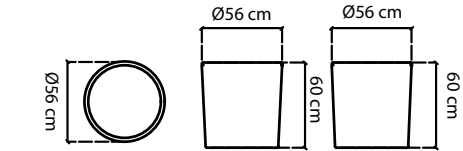

MATERIALS: ALU. SILVER WALNUT AND DEKTON TOP DANAE NATURAL
WEAVING: KUBU MUSHROOM NP-15MM

2973.02.02
SHADE SK DAYBED
DAYBED / DAYBED

STANDARD CUSHIONS INCLUDED
PREMIUM CUSHION INCLUDED

ABDECKHAUBEN COVER / HOUSSES	794 pts
GEWICHT WEIGHT / POIDS	71,94 kg
KISSEN CUSHIONS / COUSSINS	23,32 kg
VOLUMEN VOLUME / VOLUME	4,26 m³
MAßE DIMENSIONS / DIMENSIONS	250x215x193 cm SITZHÖHE / SEAT HEIGHT 47 cm

MATERIALS: ALU. SILVER WALNUT
WEAVING: SEASHELL MUSHROOM NP-15MM

2973.01
SHADE BETTA
DAYBED / DAYBED

STANDARD CUSHIONS INCLUDED
PREMIUM CUSHION INCLUDED

ABDECKHAUBEN COVER / HOUSSES	794 pts
GEWICHT WEIGHT / POIDS	98,62 kg
GEWICHT DEKTON DEKTON WEIGHT / POIDS DEKTON	23,32 kg
VOLUMEN VOLUME / VOLUME	5,19 m³
MAßE DIMENSIONS / DIMENSIONS	250x215x193 cm SITZHÖHE / SEAT HEIGHT 47 cm

MATERIALS: ALU. WHITE MATTE
WEAVING: KUBU BETTA

23280
DUBAI DAYBED
DAYBED / DAYBED

STANDARD CUSHIONS INCLUDED
PREMIUM CUSHION INCLUDED

ABDECKHAUBEN COVER / HOUSSES	667 pts
GEWICHT WEIGHT / POIDS	83,82 kg
KISSEN CUSHIONS / COUSSINS	23,15 kg
VOLUMEN VOLUME / VOLUME	2,30 m³
MAßE DIMENSIONS / DIMENSIONS	200x200x200 cm SITZHÖHE / SEAT HEIGHT 42 cm

MATERIALS: ALU. WHITE WASH
WEAVING: SEASHELL FLAT FLAT 10 MM

23095
MESA AUX. REDONDA KAPSTADT
AUX. ROUND TABLE / TABLE RONDE

GLASS TOP INCLUDED

ABDECKHAUBEN COVER / HOUSSES	118 pts
GEWICHT WEIGHT / POIDS	5,36 kg
GEWICHT CRISTAL GLASS WEIGHT / POIDS DU VERRE	4,30 kg
VOLUMEN VOLUME / VOLUME	0,19 m³
MAßE DIMENSIONS / DIMENSIONS	Ø56x60 cm INSERT TOP Ø50,8 cm THICK 6 mm