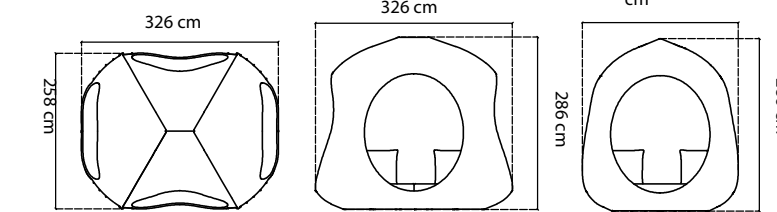

MATERIALS: ALU. SILVER WALNUT AND DEKTON TOP DANAE NATURAL
WEAVING: KUBU MUSHROOM NP-15MM

23506

DOMREP DAYBED GRANDE BIG
DAYBED / DAYBED

STANDARD CUSHIONS INCLUDED
PREMIUM CUSHION INCLUDED

ABDECKHAUBEN COVER / HOUSSES	1.700 pts
GEWICHT WEIGHT / POIDS	120,05 kg
KISSEN CUSHIONS / COUSSINS	37,09 kg
VOLUMEN VOLUME / VOLUME	32 m ³
MABE DIMENSIONS / DIMENSIONS	326x258x286 cm SITZHÖHE / SEAT HEIGHT 46 cm 258

MATERIALS: ALU. WHITE WASH
WEAVING: SEASHELL MUSHROOM NP-15MM

23507

CENTRO AUX. OVAL DOMREP
AUX. TABLE OVAL / TABLE AUX.

CERAMIC TOP INCLUDED
GLASS TOP INCLUDED

ABDECKHAUBEN COVER / HOUSSES	181 pts
GEWICHT WEIGHT / POIDS	7,60 kg
GEWICHT TAPA TOP WEIGHT / POIDS DU TOP	16 kg
VOLUMEN VOLUME / VOLUME	0,36 m ³
MABE DIMENSIONS / DIMENSIONS	100x80x59 cm CERAMIC TOP THICK 8 mm

MATERIALS: ALU. WHITE WASH AND TOP DEKTON DANAE NATURAL
WEAVING: SEASHELL MUSHROOM NP-15MM

23506.01

DOMREP DAYBED PEQUEÑO SMALL
DAYBED / DAYBED

STANDARD CUSHIONS INCLUDED
PREMIUM CUSHION INCLUDED

ABDECKHAUBEN COVER / HOUSSES	899 pts
GEWICHT WEIGHT / POIDS	80,08 kg
KISSEN CUSHIONS / COUSSINS	25,15 kg
VOLUMEN VOLUME / VOLUME	3,40 m ³
MABE DIMENSIONS / DIMENSIONS	232x232x231 cm SITZHÖHE / SEAT HEIGHT 46 cm 258

MATERIALS: ALU. WHITE WASH
WEAVING: SEASHELL MUSHROOM NP-15MM

23823

MAURITIUS DAYBED
DAYBED / DAYBED

STANDARD CUSHIONS INCLUDED
PREMIUM CUSHION INCLUDED

ABDECKHAUBEN COVER / HOUSSES	899 pts
GEWICHT WEIGHT / POIDS	46,90 kg
KISSEN CUSHIONS / COUSSINS	22,50 kg
VOLUMEN VOLUME / VOLUME	3,32 m ³
MABE DIMENSIONS / DIMENSIONS	200x202x175 cm SITZHÖHE / SEAT HEIGHT 46 cm