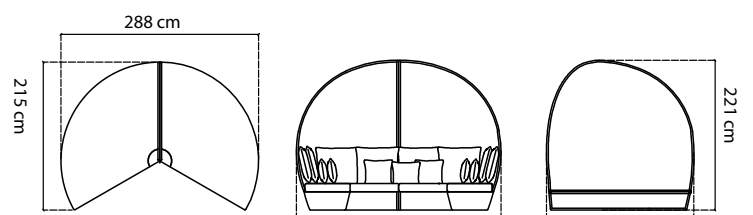

MATERIALS: ALU. WHITE MATTE
WEAVING: KUBU BETTA

23280
DUBAI DAYBED
DAYBED / DAYBED

STANDARD CUSHIONS INCLUDED
PREMIUM CUSHION INCLUDED

ABDECKHAUBEN COVER / HOUSSES	667 pts
GEWICHT WEIGHT / POIDS	83,82 kg
KISSEN CUSHIONS / COUSSINS	23,15 kg
VOLUMEN VOLUME / VOLUME	2,30 m³
MAßE DIMENSIONS / DIMENSIONS	200x200x200 cm SITZHÖHE / SEAT HEIGHT 42 cm

MATERIALS: ALU. WHITE WASH
WEAVING: SEASHELL FLAT FLAT 10 MM

23095
MESA AUX. REDONDA KAPSTADT
AUX. ROUND TABLE / TABLE RONDE

GLASS TOP INCLUDED

ABDECKHAUBEN COVER / HOUSSES	118 pts
GEWICHT WEIGHT / POIDS	5,36 kg
GEWICHT CRISTAL GLASS WEIGHT / POIDS DU VERRE	4,30 kg
VOLUMEN VOLUME / VOLUME	0,19 m³
MAßE DIMENSIONS / DIMENSIONS	Ø56x60 cm INSERT TOP Ø50,8 cm THICK 6 mm

MATERIALS: ALU. WHITE WASH AND TOP INSERT GLASS
WEAVING: SEASHELL FLAT FLAT 10 MM

23281
ZYPERN DAYBED
DAYBED / DAYBED

STANDARD CUSHIONS INCLUDED
PREMIUM CUSHION INCLUDED

ABDECKHAUBEN COVER / HOUSSES	739 pts
GEWICHT WEIGHT / POIDS	81,78 kg
KISSEN CUSHIONS / COUSSINS	29,23 kg
VOLUMEN VOLUME / VOLUME	3,45 m³
MAßE DIMENSIONS / DIMENSIONS	288x215x221 cm SITZHÖHE / SEAT HEIGHT 42 cm

MATERIALS: ALU. SILVER WALNUT
WEAVING: KUBU MUSHROOM NP-15MM

23300
MESA COM. REDONDA ZYPERN
ROUND DINING TABLE / TABLE RONDE

CERAMIC TOP INCLUDED

ABDECKHAUBEN COVER / HOUSSES	181 pts
GEWICHT WEIGHT / POIDS	10,34 kg
GEWICHT TAPA TOP WEIGHT / POIDS DU TOP	11,37 kg
VOLUMEN VOLUME / VOLUME	0,31 m³
MAßE DIMENSIONS / DIMENSIONS	Ø80x75 cm INSERT TOP Ø75,4 cm CERAMIC TOP THICK 8 mm