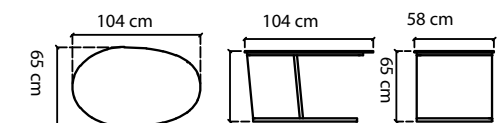

MATERIALS: ALU. WHITE WASH AND TOP DEKTON DANAE NATURAL
WEAVING: SEASHELL MUSHROOM NP-15MM

23500.01

MALTA DAYBED
DAYBED / DAYBED

STANDARD CUSHIONS INCLUDED
PREMIUM CUSHION INCLUDED

ABDECKHAUBEN COVER / HOUSSES	827 pts
GEWICHT WEIGHT / POIDS	57,04 kg
KISSEN CUSHIONS / COUSSINS	21,05 kg
VOLUMEN VOLUME / VOLUME	1,83 m ³
MABE DIMENSIONS / DIMENSIONS	213x107x242 cm SITZHÖHE / SEAT HEIGHT 43 cm

MATERIALS: ALU. SILVER WALNUT
WEAVING: KUBU MUSHROOM NP-15MM

23501

MESA AUX. OVAL
AUX. OVAL TABLE / TABLE
OVAL

CERAMIC TOP INCLUDED

ABDECKHAUBEN COVER / HOUSSES	181 pts
GEWICHT WEIGHT / POIDS	12,71 kg
GEWICHT TAPA TOP WEIGHT / POIDS DU TOP	13,52 kg
VOLUMEN VOLUME / VOLUME	0,45 m ³
MABE DIMENSIONS / DIMENSIONS	104x65x58 cm CERAMIC TOP THICK 8 mm

MATERIALS: ALU. SILVER WALNUT AND DEKTON TOP DANAE NATURAL
WEAVING: KUBU MUSHROOM NP-15MM

2973.02.02
SHADE SK DAYBED
DAYBED / DAYBED

STANDARD CUSHIONS INCLUDED
PREMIUM CUSHION INCLUDED

ABDECKHAUBEN COVER / HOUSSES	794 pts
GEWICHT WEIGHT / POIDS	71,94 kg
KISSEN CUSHIONS / COUSSINS	23,32 kg
VOLUMEN VOLUME / VOLUME	4,26 m³
MAßE DIMENSIONS / DIMENSIONS	250x215x193 cm SITZHÖHE / SEAT HEIGHT 47 cm

MATERIALS: ALU. SILVER WALNUT
WEAVING: SEASHELL MUSHROOM NP-15MM

2973.01
SHADE BETTA
DAYBED / DAYBED

STANDARD CUSHIONS INCLUDED
PREMIUM CUSHION INCLUDED

ABDECKHAUBEN COVER / HOUSSES	794 pts
GEWICHT WEIGHT / POIDS	98,62 kg
GEWICHT DEKTON DEKTON WEIGHT / POIDS DEKTON	23,32 kg
VOLUMEN VOLUME / VOLUME	5,19 m³
MAßE DIMENSIONS / DIMENSIONS	250x215x193 cm SITZHÖHE / SEAT HEIGHT 47 cm