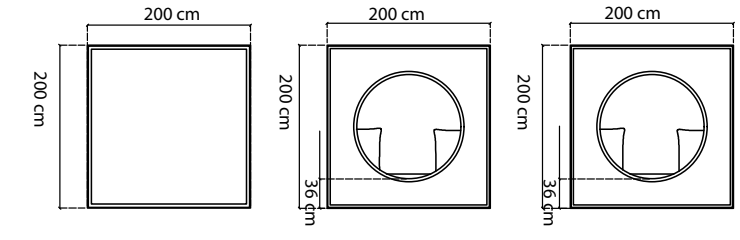

MATERIALS: ALU. SILVER WALNUT AND DEKTON TOP DANAE NATURAL
WEAVING: KUBU MUSHROOM NP-15MM

2973.02.02
SHADE SK DAYBED
DAYBED / DAYBED

STANDARD CUSHIONS INCLUDED
PREMIUM CUSHION INCLUDED

ABDECKHAUBEN COVER / HOUSSES	794 pts
GEWICHT WEIGHT / POIDS	71,94 kg
KISSEN CUSHIONS / COUSSINS	23,32 kg
VOLUMEN VOLUME / VOLUME	4,26 m³
MAßE DIMENSIONS / DIMENSIONS	250x215x193 cm SITZHÖHE / SEAT HEIGHT 47 cm

MATERIALS: ALU. SILVER WALNUT
WEAVING: SEASHELL MUSHROOM NP-15MM

2973.01
SHADE BETTA
DAYBED / DAYBED

STANDARD CUSHIONS INCLUDED
PREMIUM CUSHION INCLUDED

ABDECKHAUBEN COVER / HOUSSES	794 pts
GEWICHT WEIGHT / POIDS	98,62 kg
GEWICHT DEKTON DEKTON WEIGHT / POIDS DEKTON	23,32 kg
VOLUMEN VOLUME / VOLUME	5,19 m³
MAßE DIMENSIONS / DIMENSIONS	250x215x193 cm SITZHÖHE / SEAT HEIGHT 47 cm

MATERIALS: ALU. WHITE MATTE
WEAVING: KUBU BETTA

23280
DUBAI DAYBED
DAYBED / DAYBED

STANDARD CUSHIONS INCLUDED
PREMIUM CUSHION INCLUDED

ABDECKHAUBEN COVER / HOUSSES	667 pts
GEWICHT WEIGHT / POIDS	83,82 kg
KISSEN CUSHIONS / COUSSINS	23,15 kg
VOLUMEN VOLUME / VOLUME	2,30 m³
MAßE DIMENSIONS / DIMENSIONS	200x200x200 cm SITZHÖHE / SEAT HEIGHT 42 cm

MATERIALS: ALU. WHITE WASH
WEAVING: SEASHELL FLAT FLAT 10 MM

23095
MESA AUX. REDONDA KAPSTADT
AUX. ROUND TABLE / TABLE RONDE

GLASS TOP INCLUDED

ABDECKHAUBEN COVER / HOUSSES	118 pts
GEWICHT WEIGHT / POIDS	5,36 kg
GEWICHT CRISTAL GLASS WEIGHT / POIDS DU VERRE	4,30 kg
VOLUMEN VOLUME / VOLUME	0,19 m³
MAßE DIMENSIONS / DIMENSIONS	Ø56x60 cm INSERT TOP Ø50,8 cm THICK 6 mm