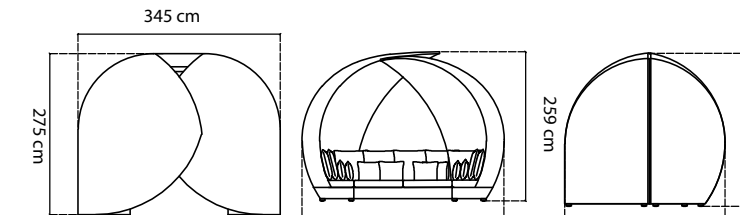

MATERIALS: ALU. WHITE WASH AND TOP INSERT GLASS
WEAVING: SEASHELL FLAT FLAT 10 MM

23281
ZYPERN DAYBED
DAYBED / DAYBED

STANDARD CUSHIONS INCLUDED
PREMIUM CUSHION INCLUDED

ABDECKHAUBEN COVER / HOUSSES	739 pts
GEWICHT WEIGHT / POIDS	81,78 kg
KISSEN CUSHIONS / COUSSINS	29,23 kg
VOLUMEN VOLUME / VOLUME	3,45 m³
MAßE DIMENSIONS / DIMENSIONS	288x215x221 cm SITZHÖHE / SEAT HEIGHT 42 cm

MATERIALS: ALU. SILVER WALNUT
WEAVING: KUBU MUSHROOM NP-15MM

23300
MESA COM. REDONDA ZYPERN
ROUND DINING TABLE / TABLE RONDE

CERAMIC TOP INCLUDED

ABDECKHAUBEN COVER / HOUSSES	181 pts
GEWICHT WEIGHT / POIDS	10,34 kg
GEWICHT TAPA TOP WEIGHT / POIDS DU TOP	11,37 kg
VOLUMEN VOLUME / VOLUME	0,31 m³
MAßE DIMENSIONS / DIMENSIONS	Ø80x75 cm INSERT TOP Ø75,4 cm CERAMIC TOP THICK 8 mm

MATERIALS: ALU. SILVER WALNUT AND TOP DEKTON DANAE NATURAL
WEAVING: KUBU MUSHROOM NP-15MM

84871.01
SPARTAN DAYBED
DAYBED / DAYBED

STANDARD CUSHIONS INCLUDED
PREMIUM CUSHION INCLUDED

ABDECKHAUBEN COVER / HOUSSES	1478 pts
GEWICHT WEIGHT / POIDS	188,38 kg
KISSEN CUSHIONS / COUSSINS	44,78 kg
VOLUMEN VOLUME / VOLUME	9,33 m³
MAßE DIMENSIONS / DIMENSIONS	345x275x259 cm SITZHÖHE / SEAT HEIGHT 42 cm

MATERIALS: ALU. SILVER WALNUT
WEAVING: KUBU MUSHROOM NP-15MM

23294
SIESTA DAYBED
DAYBED / DAYBED

STANDARD CUSHIONS INCLUDED
PREMIUM CUSHION INCLUDED

ABDECKHAUBEN COVER / HOUSSES	1478 pts
GEWICHT WEIGHT / POIDS	212,64 kg
KISSEN CUSHIONS / COUSSINS	25,73 kg
VOLUMEN VOLUME / VOLUME	7,67 m³
MAßE DIMENSIONS / DIMENSIONS	Ø279x400 cm SITZHÖHE / SEAT HEIGHT 47 cm