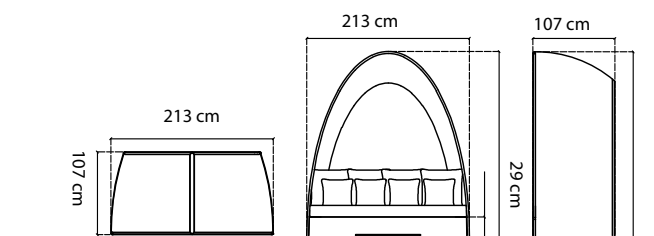

MATERIALS: ALU. WHITE MATTE
WEAVING: WHITE MUSHROOM NP-15MM

23507.01

CENTRO AUXILIAR 75
AUX. ROUND TABLE / TABLE
AUX.

CERAMIC TOP INCLUDED
GLASS TOP INCLUDED

ABDECKHAUBEN COVER / HOUSSES	127 pts
GEWICHT WEIGHT / POIDS	3,70 kg
GEWICHT TAPA WEIGHT TOP / POIDS DU TOP	7,2 kg
VOLUMEN VOLUME / VOLUME	0,23 m ³
MABE DIMENSIONS / DIMENSIONS	Ø75x28 cm INSERT TOP 161,7 x 51,7 cm CERAMIC TOP THICK 8 mm GLASS TOP THICK 6 mm

MATERIALS: ALU. WHITE WASH AND TOP DEKTON DANAE NATURAL
WEAVING: SEASHELL MUSHROOM NP-15MM

23507.02

CENTRO AUXILIAR 50
AUX. ROUND TABLE / TABLE
AUX.

CERAMIC TOP INCLUDED
GLASS TOP INCLUDED

ABDECKHAUBEN COVER / HOUSSES	90 pts
GEWICHT WEIGHT / POIDS	2,90 kg
GEWICHT TAPA WEIGHT TOP / POIDS DU TOP	3,2 kg
VOLUMEN VOLUME / VOLUME	0,15 m ³
MABE DIMENSIONS / DIMENSIONS	Ø50x45 cm INSERT TOP 161,7 x 51,7 cm CERAMIC TOP THICK 8 mm GLASS TOP THICK 6 mm

MATERIALS: ALU. WHITE WASH AND TOP DEKTON DANAE NATURAL
WEAVING: SEASHELL MUSHROOM NP-15MM

23500.01

MALTA DAYBED
DAYBED / DAYBED

STANDARD CUSHIONS INCLUDED
PREMIUM CUSHION INCLUDED

ABDECKHAUBEN COVER / HOUSSES	827 pts
GEWICHT WEIGHT / POIDS	57,04 kg
KISSEN CUSHIONS / COUSSINS	21,05 kg
VOLUMEN VOLUME / VOLUME	1,83 m ³
MABE DIMENSIONS / DIMENSIONS	213x107x242 cm SITZHÖHE / SEAT HEIGHT 43 cm

MATERIALS: ALU. SILVER WALNUT
WEAVING: KUBU MUSHROOM NP-15MM

23501

MESA AUX. OVAL
AUX. OVAL TABLE / TABLE
OVAL

CERAMIC TOP INCLUDED

ABDECKHAUBEN COVER / HOUSSES	181 pts
GEWICHT WEIGHT / POIDS	12,71 kg
GEWICHT TAPA TOP WEIGHT / POIDS DU TOP	13,52 kg
VOLUMEN VOLUME / VOLUME	0,45 m ³
MABE DIMENSIONS / DIMENSIONS	104x65x58 cm CERAMIC TOP THICK 8 mm